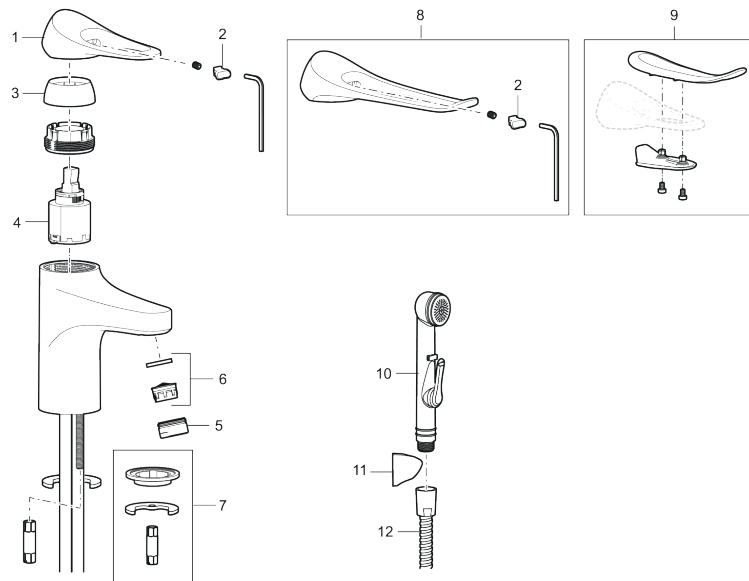

9000XE basin mixer

9000XE basin mixer LEED/BREEAM compliant is a basin mixer in chrome. Its classic design and water-saving function make it a natural choice for the bathroom. This product is LEED/BREEAM compliant, which means it meets the flow rate requirements applicable to certain new buildings and conversions.

Article number: 86507310 **Flow 3 bar:** 3.0 l/m

Description: Chrome, LEED/BREEAM compliant

Unique characteristics

Backflow protection unit type

- Cold Start
- Ceramic cartridge with soft closing function
- Adjustable flow control and temperature limiter
- Eco Flow (energy and water saving aerator)
- Soft PEX[®] hoses with 3/8" connecting nut (stainless steel braided)
- Lead Free material
- Hole diameter Ø34-37 mm

PRODUCT DESCRIPTION

9000XE basin mixer

9000XE basin mixer LEED/BREEAM compliant is a basin mixer in chrome. Its classic design and water-saving function make it a natural choice for the bathroom. This product is LEED/BREEAM compliant, which means it meets the flow rate requirements applicable to certain new buildings and conversions.

Article number: 86507310

Sparepartlist

NO.	FMM NO.	RSK	DESCRIPTION
1	S600096	8387022	Lever, complete, chrome
1	S600096.75	8387024	Lever, complete, Brushed chrome
2	S600097	8387025	Cover lid with colour marking
3	S600101	8387029	Cover sleeve, chrome
3	S600101.75	8387031	Cover sleeve, brushed chrome
4	S600100	8387028	Ceramic cartridge with tool, for kitchen mixer (LEED) and basin mixer
4	S600099	8387027	Ceramic cartridge, without tool, for kitchen mixer (LEED) and basin mixer
4	S600178	8387036	Ceramic cartridge with tools
4	S600272	8387234	Ceramic cartridge, without tool
5	S600156	8280014	Housing M24 ext., 13 mm, chrome
5	S600156.75	8280015	Housing M24 ext., 13 mm, brushed chrome
6	S600072	8281671	Aerator insert, 3 l/min at 200–600 kPa
6	S600226	8280024	Aerator insert, 1,7 l/min at 200–600 kPa
7	S600160	8387096	Fastening kit, for basin mixer
8	S600175	8387083	Care-lever, complete