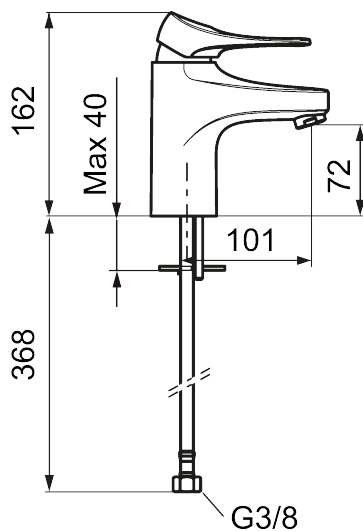

9000XE basin mixer

9000XE basin mixer LEED/BREEAM compliant is a basin mixer in chrome. Its classic design and water-saving function make it a natural choice for the bathroom. This product is LEED/BREEAM compliant, which means it meets the flow rate requirements applicable to certain new buildings and conversions.

Article number: 86507310 **Flow 3 bar:** 3.0 l/m

Description: Chrome, LEED/BREEAM compliant

Unique characteristics

Backflow protection unit type

- Cold Start
- Ceramic cartridge with soft closing function
- Adjustable flow control and temperature limiter
- Eco Flow (energy and water saving aerator)
- Soft PEX[®] hoses with 3/8" connecting nut (stainless steel braided)
- Lead Free material
- Hole diameter Ø34-37 mm

Article number: 86507310

Sparepartlist

NO.	FMM NO.	RSK	DESCRIPTION
1	S600096	8387022	Lever, complete, chrome
1	S600096.75	8387024	Lever, complete, Brushed chrome
2	S600097	8387025	Cover lid with colour marking
3	S600101	8387029	Cover sleeve, chrome
3	S600101.75	8387031	Cover sleeve, brushed chrome
4	S600100	8387028	Ceramic cartridge with tool, for kitchen mixer (LEED) and basin mixer
4	S600099	8387027	Ceramic cartridge, without tool, for kitchen mixer (LEED) and basin mixer
4	S600178	8387036	Ceramic cartridge with tools
4	S600272	8387234	Ceramic cartridge, without tool
5	S600156	8280014	Housing M24 ext., 13 mm, chrome
5	S600156.75	8280015	Housing M24 ext., 13 mm, brushed chrome
6	S600072	8281671	Aerator insert, 3 l/min at 200–600 kPa
6	S600226	8280024	Aerator insert, 1,7 l/min at 200–600 kPa
7	S600160	8387096	Fastening kit, for basin mixer
8	S600175	8387083	Care-lever, complete

NO.	FMM NO.	RSK	DESCRIPTION
9	S600106	8397001	Care-kit
10	S600206	8233049	Self-closing hand shower, chrome
11	S600157	8239542	Wall bracket, chrome
11	S600157.75	8239544	Wall bracket, børstet krom
12	S600152	8236561	High-pressure shower hose, L=1,5 m, chrome