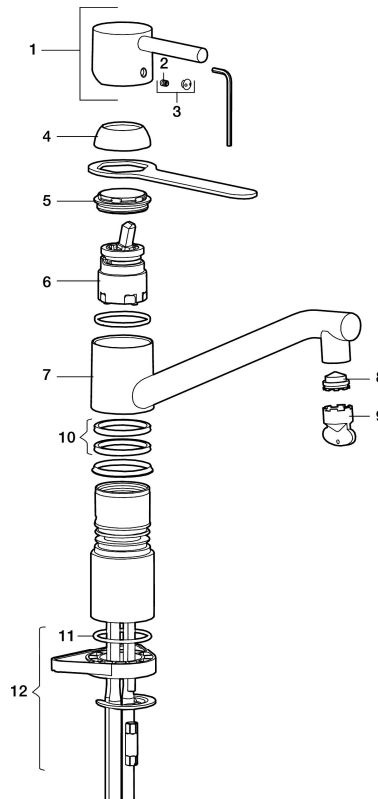

Article number: 96400000

Description: Chrome, with CU Ø10 mm

- Ceramic cartridge with soft closing function
- Adjustable flow control and temperature limiter
- Eco Flow (energy and water saving aerator)
- Swivel spout 110°
- Hole diameter Ø32-35 mm

Uniqe characteristics

Backflow protection unit type 

PRODUCT DESCRIPTION

GARDA kitchen mixer

Garda is a range of mixers with a clean, minimalist design. A Garda mixer enhances the overall interior of modern kitchens, and has our unique technical features including a soft-close mechanism and a ceramic seal. The spout is replaceable, so you can easily vary the mixer's appearance according to your preference. The choice is yours.

Article number: 96400000

Sparepartlist

NO.	FMM NO.	RSK	DESCRIPTION
1	59400000	8591864	Lever, complete, L=95 mm
2	38731006	8591765	Lock screw
3	59410000	8591863	Cover lid with colour marking
4	59330000	8591829	Cover ring, chrome
5	38051000	8241719	Fastening nipple,chrome
6	59110009	8591755	Ceramic cartridge, not cold start (red ring), retail packed
7	59705000	8154081	Spout, Garda low spout
8	59752200	8242199	Aerator M21,5 ext., 7-9 l/min at 300 kPa
9	60841000	8591891	Key for aerator M21,5 x 1
10	37204029	8593089	Sealing rings, 2 pcs

NO.	FMM NO.	RSK	DESCRIPTION
11	37802850	8141748	O-ring 42,2x3,0
12	39141000	8186888	Fastening kit, for mixers without on/off valve