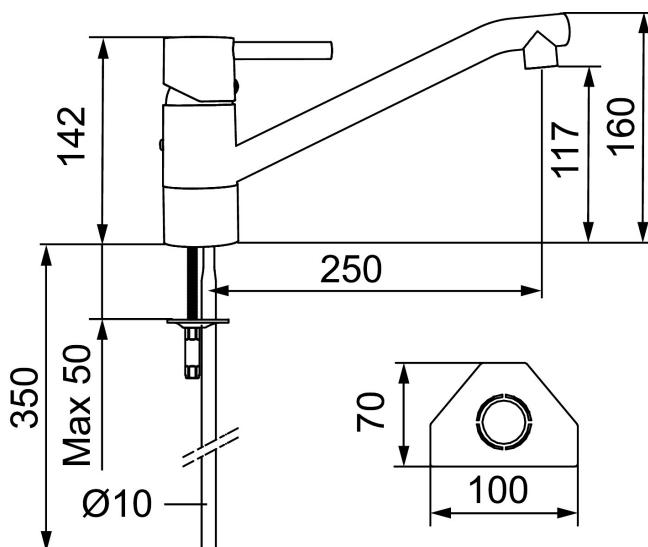

Uniqe characteristics

Backflow protection unit type