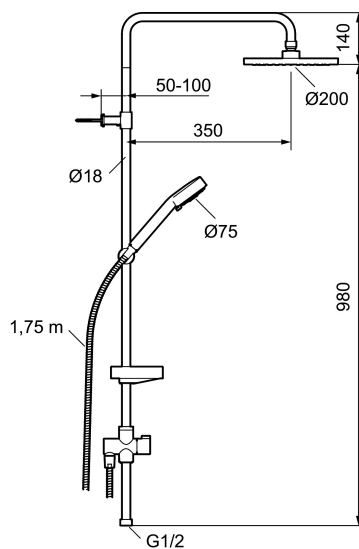

Article number: 93921000 Flow 3 bar: 7.5 l/m

Description: Chrome

- Hand shower with 2 shower jet settings and diverter
- Both head and hand shower have Eco Flow 12 l/min
- Anti lime-scale head- and hand shower
- With soap dish
- Adjustable wallbracket with sealing
- Shower pipe can be shortened if required

Article number: 93921000

Sparepartlist

NO.	FMM NO.	RSK	DESCRIPTION
1	94750900	8199210	Hand shower
1	94753900	8199211	Hand shower, 3 shower jet settings
2	94780000	8185685	Slider
3	83710000	8186586	Wall bracket, 2 pcs
4	94790000	8185648	Soap dish, transparent
5	34841750	8181618	Shower hose, chrome
6	93991000	8180619	Shower head
7	93840900	8199217	Hand shower
8	94671000	8183708	Slider
9	93441000	8185649	Soap dish
10	58950000	8180414	Wall bracket
11	27923500	8180415	Extender, 25 mm

NO.	FMM NO.	RSK	DESCRIPTION
12	58903000	8190747	Diverter, complete
13	58961000	8221708	Repair kit for diverter
14	59071000	8221706	Cartridge
15	59081000	8221707	Handle
16	58920100	8189019	Extension bar
17	93971000	8189020	Connecting hose
18	58941350		Upper bar
19	58930959	8189001	Lower bar, L=950 mm
20	37800938	8592017	O-ring 7,1 x 1,6, 2 pcs
21	38082000	8221717	Stop screw
22	37801378	8594543	O-ring 12,42 x 1,78, 2 pcs
23	38086000	8439701	Locking screw