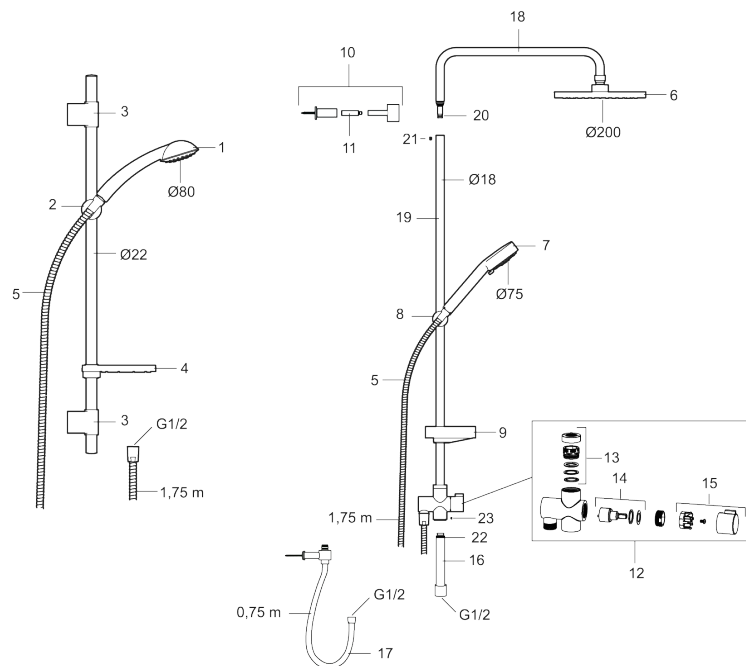

Article number: 93921000 Flow 3 bar: 7.5 l/m

Description: Chrome

- Hand shower with 2 shower jet settings and diverter
- Both head and hand shower have Eco Flow 12 l/min
- Anti lime-scale head- and hand shower
- With soap dish
- Adjustable wallbracket with sealing
- Shower pipe can be shortened if required

PRODUCT DESCRIPTION

9000E head shower set

The 9000E series is constantly being upgraded and extended. Ergonomics and eco-friendliness go hand in hand with high quality and outstanding design. The series has several excellent safety and environmental care features, and we have aimed to achieve the same characteristics when designing the new shower. No detail has been left to chance.

Article number: 93921000

Sparepartlist

NO.	FMM NO.	RSK	DESCRIPTION
1	94750900	8199210	Hand shower
1	94753900	8199211	Hand shower, 3 shower jet settings
2	94780000	8185685	Slider
3	83710000	8186586	Wall bracket, 2 pcs
4	94790000	8185648	Soap dish, transparent
5	34841750	8181618	Shower hose, chrome
6	93991000	8180619	Shower head
7	93840900	8199217	Hand shower
8	94671000	8183708	Slider
9	93441000	8185649	Soap dish
10	58950000	8180414	Wall bracket
11	27923500	8180415	Extender, 25 mm

NO.	FMM NO.	RSK	DESCRIPTION
12	58903000	8190747	Diverter, complete
13	58961000	8221708	Repair kit for diverter
14	59071000	8221706	Cartridge
15	59081000	8221707	Handle
16	58920100	8189019	Extension bar
17	93971000	8189020	Connecting hose
18	58941350		Upper bar
19	58930959	8189001	Lower bar, L=950 mm
20	37800938	8592017	O-ring 7,1 x 1,6, 2 pcs
21	38082000	8221717	Stop screw
22	37801378	8594543	O-ring 12,42 x 1,78, 2 pcs
23	38086000	8439701	Locking screw