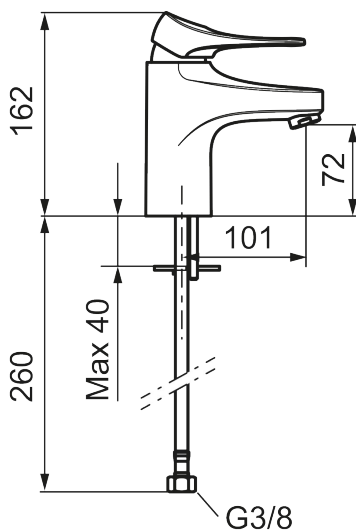

Unique characteristics

Backflow protection unit type