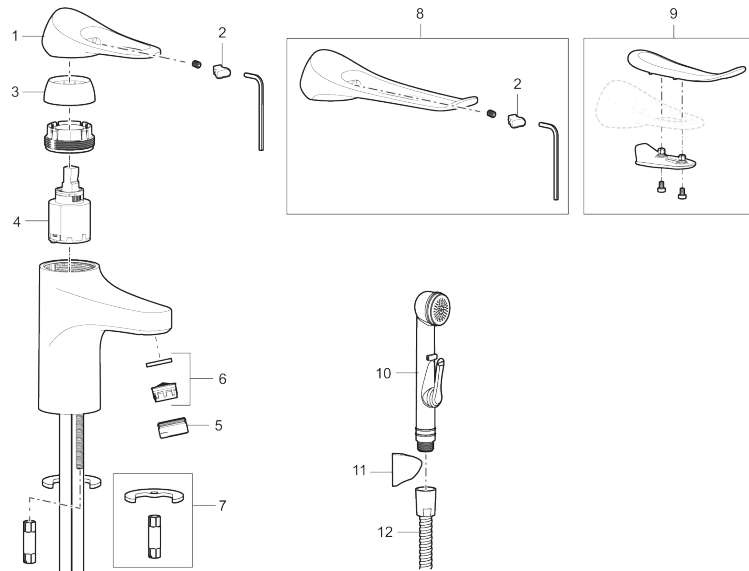

## 9000XE basin mixer

9000XE basin mixer is a basin mixer in chrome. Its classic design and water-saving function make it a natural choice for the bathroom.

**Article number:** 86502010 **Flow 3 bar:** 4.5 l/m

**Description:** Chrome, with Soft PEX® L=260 mm

- Cold Start
- Ceramic cartridge with soft closing function
- Adjustable flow control and temperature limiter
- Eco Flow (energy and water saving aerator)
- Soft PEX® hoses with 3/8" connecting nut (stainless steel braided)
- Lead Free material
- Hole diameter Ø34-37 mm

## PRODUCT DESCRIPTION

### 9000XE basin mixer

9000XE basin mixer is a basin mixer in chrome. Its classic design and water-saving function make it a natural choice for the bathroom.

Article number: 86502010