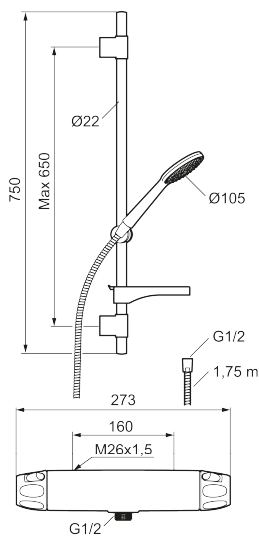

This product is LEED certified, which means it meets the flow rate requirements applicable to certain new buildings and conversions.

Article number: 86821000 **Flow 3 bar:** 6.0 l/m

Description: Chrome, 160 c/c, LEED compliant

Unique characteristics

Backflow protection unit type 

- Note! 160 c/c
- Safety mixer 9000XE and head shower set 9000XE
- Shower set has anti lime-scale hand shower, shower bar with slider, soap dish and wall brackets with sealing
- Lead Free material