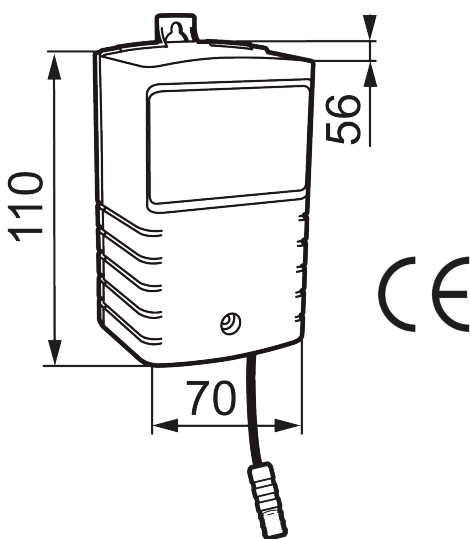

Unique characteristics

Transformer 12V

Article number: S600128

- For tronic basin mixer, tronic compact, tronic shower panel and tronic wall-mounted mixers
- Enclosure class: IP45
- 12V DC
- 7W
- Operating temperature range: 0–40 °C
- Fixed installations requires a certified electrician
- Connects to AC adapter 1623-0000 and 1623-1000
- Length of cable: 0,5 m
- Maximum cable length 100m, $\geq 0,5 \text{ mm}^2$
- Supplies up to 10 mixers