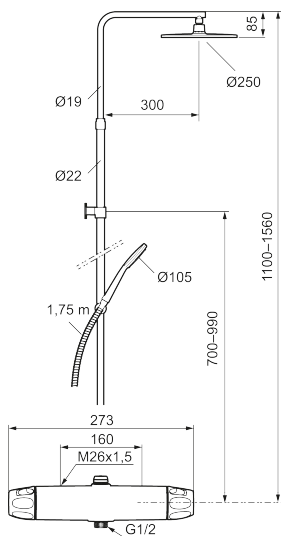

9000XE head shower kit

9000XE head shower kit is a head shower kit in brushed chrome.

The telescopic shower bar allows the wall bracket's height to be adapted to the specific bathroom's ceiling height, as well as to the user's height and/or the preferred distance to the shower head.

Article number: 86830003 **Flow 3 bar:** 7.6 l/m

Description: Brushed chrome, 160 c/c

Unique characteristics

Backflow protection unit type **EB**

- Note! 160 c/c
- Safety mixer 9000XE and head shower set 9000XE
- With reversible headwork
- Anti lime-scale head- and hand shower
- Shower bar with slider and wall bracket with sealing
- Shower pipe can be shortened if required
- Wall bracket freely adjustable in height, 700–990 from connection and 50–100 mm from wall, 2x20 mm spacers included, with sealing, hidden pipe joint
- Lead Free material