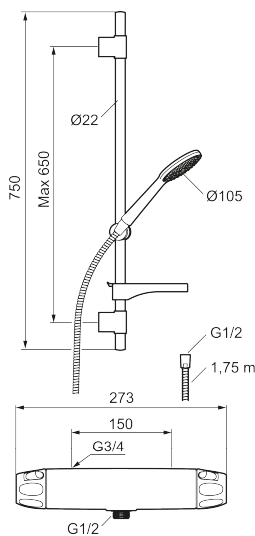

This product is LEED/BREEAM compliant, which means it meets the flow rate requirements applicable to certain new buildings and conversions.

Article number: 86822503 **Flow 3 bar:** 6.0 l/m

Description: Brushed chrome, 150 c/c, LEED/BREEAM compliant

Backflow protection unit type 

NO.	FMM NO.	RSK	DESCRIPTION
7	S600084	8439709	Thermostatic cartridge, complete, incl. service tool
8	S600088	8439712	Nipple M18x1-G1/2 for shower mixer
9	60770000	8591918	Service tool
10	59800800	8592005	Inlet connectors, 160 c/c
11	38632006	8590311	Filter
12	S600105	8439713	Care-handle, black, 2 pcs
13	S600091	8233001	Hand shower, chrome
13	S600091.75	8233003	Hand shower, brushed chrome
14	S600095	8239500	Wall bracket, chrome
14	S600095.75	8221926	Wall bracket, brushed chrome
15	S600109	8252036	Shower hose, chrome
15	S600109.75	8252038	Shower hose, brushed chrome