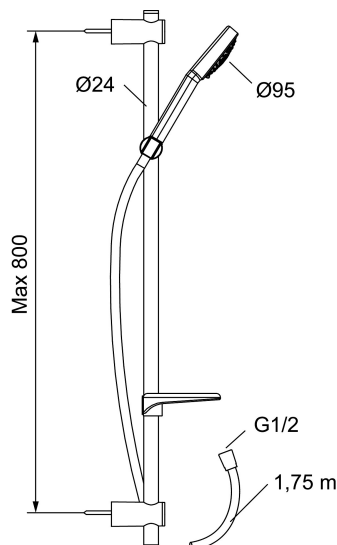

GARDA shower set

FM Mattsson Garda is a series where the sleek shape cooperates with excellent function in an exemplary manner. The Shower set consists of a hand shower, hose and shower rod and has smart solutions such as flexible upper bracket and a lime resistant strainer.

Article number: 96700900

Description: Chrome

- Anti lime-scale hand shower with Eco Flow 12 l/min
- With transparent soap dish
- Shower bar with slider and flexible upper wall brackets with sealing

Uniqe characteristics

PRODUCT DESCRIPTION

GARDA shower set

FM Mattsson Garda is a series where the sleek shape cooperates with excellent function in an exemplary manner. The Shower set consists of a hand shower, hose and shower rod and has smart solutions such as flexible upper bracket and a lime resistant strainer.

Article number: 96700900

Sparepartlist

NO.	FMM NO.	RSK	DESCRIPTION
1	96750900	8197646	Hand shower
2	93780000	8185671	Slider
3	94640007	8185634	Soap dish, transparent
4	93131755	8181832	Shower hose, cromoflex, L=1,75 m
5	93991000	8180619	Shower head
6	93810900	8199213	Hand shower, Eco Flow 12 l/min
6	93820000	8199214	Hand shower, Eco Flow 6 l/min
7	94642000	8185687	Soap dish
8	96730000	8190745	Wall bracket
9	34841750	8181618	Shower hose, chrome
10	58920100	8189019	Extension bar
11	58903000	8190747	Diverter, complete
12	58961000	8221708	Repair kit for diverter
13	59071000	8221706	Cartridge
14	59081000	8221707	Handle