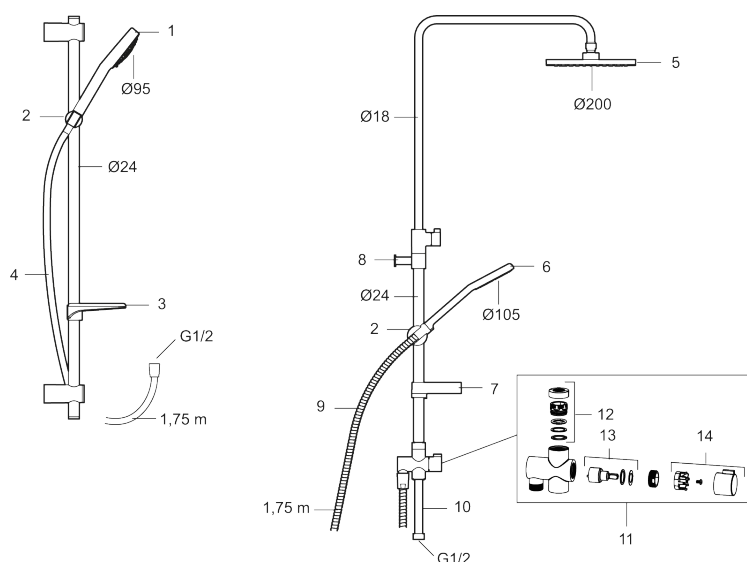

GARDA shower set

FM Mattsson Garda is a series where the sleek shape cooperates with excellent function in an exemplary manner. The Shower set consists of a hand shower, hose and shower rod and has smart solutions such as flexible upper bracket and a lime resistant strainer.

Article number: 96700900

Description: Chrome

- Anti lime-scale hand shower with Eco Flow 12 l/min
- With transparent soap dish
- Shower bar with slider and flexible upper wall brackets with sealing

Uniqe characteristics

PRODUCT DESCRIPTION

GARDA shower set

FM Mattsson Garda is a series where the sleek shape cooperates with excellent function in an exemplary manner. The Shower set consists of a hand shower, hose and shower rod and has smart solutions such as flexible upper bracket and a lime resistant strainer.

Article number: 96700900

Sparepartlist

NO.	FMM NO.	RSK	DESCRIPTION
1	96750900	8197646	Hand shower
2	93780000	8185671	Slider
3	94640007	8185634	Soap dish, transparent
4	93131755	8181832	Shower hose, cromoflex, L=1,75 m
5	93991000	8180619	Shower head
6	93810900	8199213	Hand shower, Eco Flow 12 l/min
6	93820000	8199214	Hand shower, Eco Flow 6 l/min
7	94642000	8185687	Soap dish
8	96730000	8190745	Wall bracket
9	34841750	8181618	Shower hose, chrome
10	58920100	8189019	Extension bar
11	58903000	8190747	Diverter, complete
12	58961000	8221708	Repair kit for diverter
13	59071000	8221706	Cartridge
14	59081000	8221707	Handle