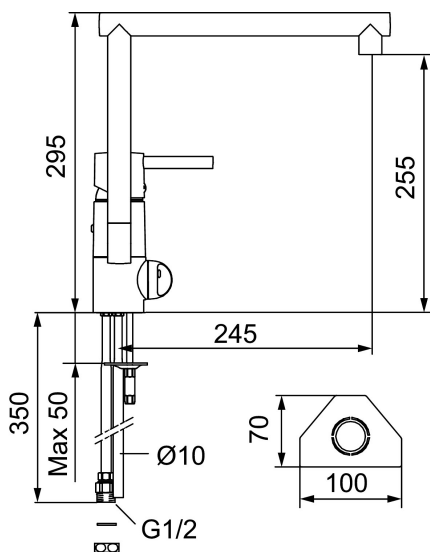

Article number: 96310000

Description: Chrome, with CU Ø10 mm

### Uniqe characteristics

Backflow protection unit type

- Ceramic cartridge with soft closing function
- Adjustable flow control and temperature limiter
- Eco Flow (energy and water saving aerator)
- Swivel spout 110°
- With dish washer valve, switchable between cold and hot water. Pre-set on cold water
- Hole diameter Ø32-35 mm