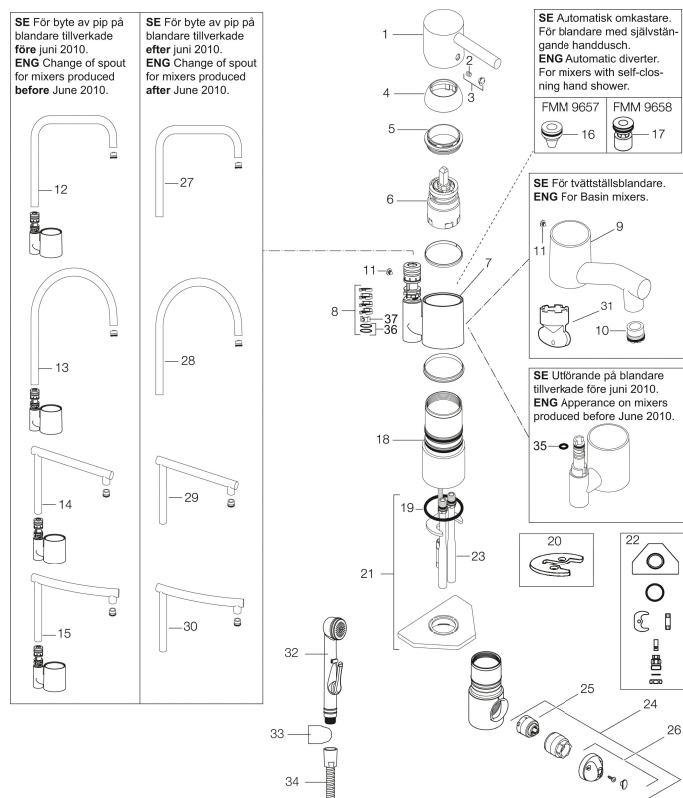

Article number: 96310000

Description: Chrome, with CU Ø10 mm

### Uniqe characteristics

Backflow protection unit type

- Ceramic cartridge with soft closing function
- Adjustable flow control and temperature limiter
- Eco Flow (energy and water saving aerator)
- Swivel spout 110°
- With dish washer valve, switchable between cold and hot water. Pre-set on cold water
- Hole diameter Ø32-35 mm

### Sparepartlist

NO.	FMM NO.	RSK	DESCRIPTION
1	59400000	8591864	Lever, complete, L=95 mm
2	38731006	8591765	Lock screw
3	59410000	8591863	Cover lid with colour marking
4	59330000	8591829	Cover ring, chrome
5	38051000	8241719	Fastening nipple,chrome
6	59110000	8591770	Ceramic cartridge, not cold start (red ring)
7	59782000	8154090	Sleeve for spout with socket and stop screw
8	58640000	8594555	Lock kit for swivel spout
9	59700000	8154047	Spout for basin mixer with aerator and stop screw
10	59752200	8242199	Aerator M21,5 ext., 7-9 l/min at 300 kPa