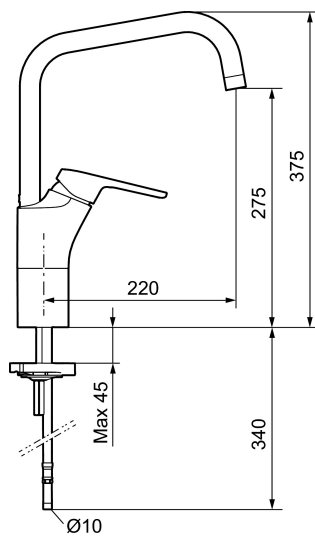

**Article number:** 83000000 **Flow 3 bar:** 7.7 l/m

**Description:** Chrome, connection flat end Ø10 mm

### Unique characteristics

Energy class

Assessed

Backflow protection unit type

- Cold Start
- Ceramic cartridge with soft closing function
- Adjustable flow control and temperature limiter
- Eco Flow (energy and water saving aerator)
- Swivel spout, limitation part for 60°, 85°, 110° or 360° included
- Soft PEX® hoses (stainless steel braided)
- Hole diameter Ø34-37 mm