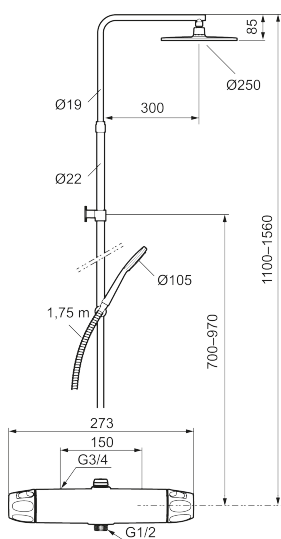

9000XE head shower kit

9000XE head shower kit is a head shower kit in chrome. The telescopic shower bar allows the wall bracket's height to be adapted to the specific bathroom's ceiling height, as well as to the user's height and/or the preferred distance to the shower head.

This product is LEED/BREEAM compliant, which means it meets the flow rate requirements applicable to certain new buildings and conversions.

Article number: 86832500 **Flow 3 bar:** 6.0 l/m

Description: Chrome, 150 c/c, LEED/BREEAM compliant

Unique characteristics

Backflow protection unit type 

- Safety mixer 9000XE and head shower set 9000XE
- With reversible headwork
- Anti lime-scale head- and hand shower
- Shower bar with slider and wall bracket with sealing
- Shower pipe can be shortened if required
- Wall bracket freely adjustable in height, 700–970 from connection and 50–100 mm from wall, 2x20 mm spacers included, with sealing, hidden pipe joint
- Lead Free material