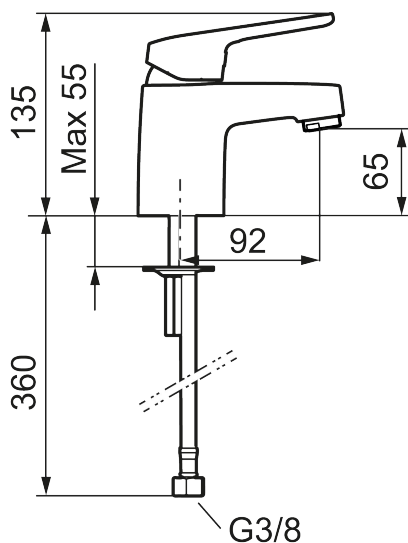

Big or small? Our FM Mattsson Siljan has products for everybody, regardless of their taste or the size of their home.

The new Siljan Mini basin mixer is a compact product that packs a punch. Specially designed for small homes, small bathrooms or small hands. The choice is yours. Needless to say, you get the same high quality, just in a smaller size.

Article number: 85520010 Flow 3 bar: 6.4 l/m

Description: Chrome, Lead Free, connection nut G3/8"

Uniqe characteristics

Backflow protection unit type 

- Cold Start
- Ceramic cartridge with soft closing function
- Adjustable flow control and temperature limiter
- Eco Flow (energy and water saving aerator)
- Soft PEX[®] hoses (stainless steel braided)
- Small model

Article number: 85520010

Sparepartlist

NO.	FMM NO.	RSK	DESCRIPTION
1	58501000	8592023	Complete lever, chrome
2	58511000	8592021	Cover lid with colour marking
3	58521000	8592020	Cover sleeve, chrome
4	58530140	8241726	Fastening nipple with service tool
5	60770000	8591918	Service tool
6	59120009	8591949	Ceramic cartridge with service tool, cold start (green ring)
6	59115500	8591947	Ceramic cartridge with service tool, standard (red ring)

NO.	FMM NO.	RSK	DESCRIPTION
6	59126000	8591966	Ceramic cartridge with service tool, Eco Plus (green ring)
7	29142400	8281526	Housing M24 ext., 13 mm
8	39140800	8186891	Fastening kit for basin mixer
9	35974009	8592038	Care-kit
10	58504000	8592049	Care-lever, complete
11	29390000	8295356	Fastening nipple
12	29102910	8281534	Aerator insert, 5,5–6,5 l/min at 300kPa