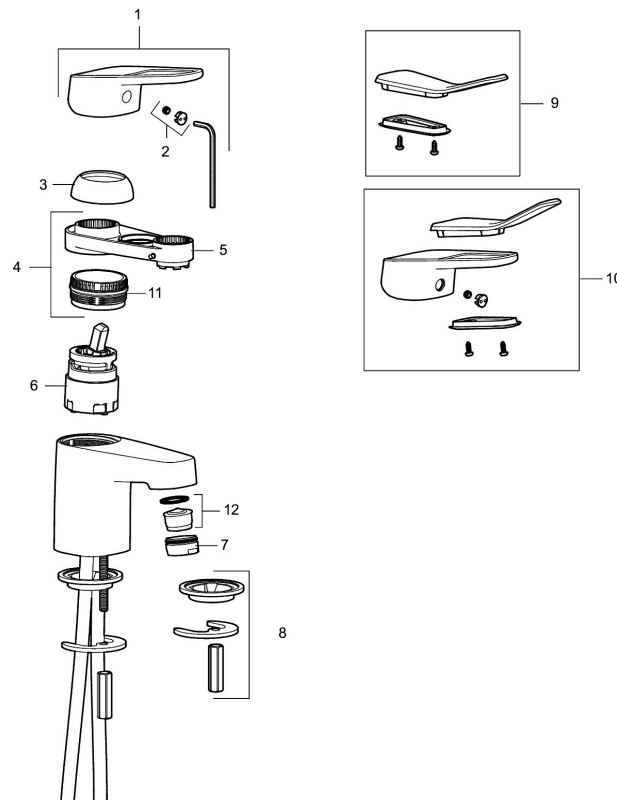

Article number: 85520010 Flow 3 bar: 6.4 l/m

Description: Chrome, Lead Free, connection nut G3/8"

Uniqe characteristics

Backflow protection unit type 

- Cold Start
- Ceramic cartridge with soft closing function
- Adjustable flow control and temperature limiter
- Eco Flow (energy and water saving aerator)
- Soft PEX[®] hoses (stainless steel braided)
- Small model

PRODUCT DESCRIPTION

SILJAN mini basin mixer

Soft, curved lines and ultra-shiny surfaces. We have emphasised clean design, simplicity and function, in line with our vision of caring for people and the environment. Strong focus has been placed on design, and specific shapes are used consistently to create a coordinated look. Big or small? Our FM Mattsson Siljan has products for everybody, regardless of their taste or the size of their home. The new Siljan Mini basin mixer is a compact product that packs a punch. Specially designed for small homes, small bathrooms or small hands. The choice is yours. Needless to say, you get the same high quality, just in a smaller size.

Article number: 85520010

Sparepartlist

NO.	FMM NO.	RSK	DESCRIPTION
1	58501000	8592023	Complete lever, chrome
2	58511000	8592021	Cover lid with colour marking
3	58521000	8592020	Cover sleeve, chrome
4	58530140	8241726	Fastening nipple with service tool
5	60770000	8591918	Service tool
6	59120009	8591949	Ceramic cartridge with service tool, cold start (green ring)
6	59115500	8591947	Ceramic cartridge with service tool, standard (red ring)

NO.	FMM NO.	RSK	DESCRIPTION
6	59126000	8591966	Ceramic cartridge with service tool, Eco Plus (green ring)
7	29142400	8281526	Housing M24 ext., 13 mm
8	39140800	8186891	Fastening kit for basin mixer
9	35974009	8592038	Care-kit
10	58504000	8592049	Care-lever, complete
11	29390000	8295356	Fastening nipple
12	29102910	8281534	Aerator insert, 5,5–6,5 l/min at 300kPa