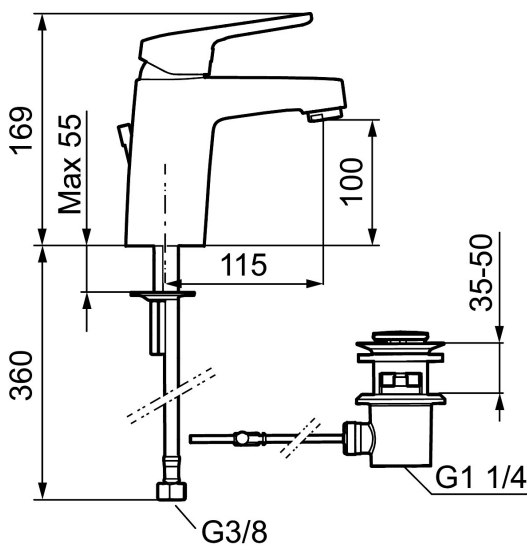

- With pop-up waste, in metal
- Cold Start
- Ceramic cartridge with soft closing function
- Adjustable flow control and temperature limiter
- Eco Flow (energy and water saving aerator)
- Soft PEX® hoses (stainless steel braided)