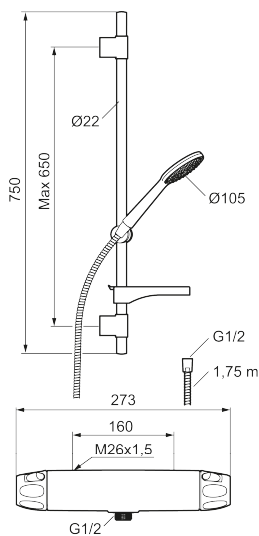

Article number: 86820000 **Flow 3 bar:** 6.9 l/m

Description: Chrome, 160 c/c

- Note! 160 c/c
- Safety mixer 9000XE and head shower set 9000XE
- Shower set has anti lime-scale hand shower, shower bar with slider, soap dish and wall brackets with sealing
- Lead Free material

Unique characteristics

Backflow protection unit type 

PRODUCT DESCRIPTION

9000XE shower kit

9000XE shower kit is our complete shower kit with a mixer and shower set in chrome. The mixer, combined with the large nozzle, delivers a pleasant shower experience with good pressure and an ample jet range without wasting water. The shower kit is easy to install in all types of bathrooms. The product can be supplemented with a tub spout.

Article number: 86820000

Sparepartlist

NO.	FMM NO.	RSK	DESCRIPTION
1	S600083	8218917	On/off handle, complete, krom
1	S600083.75	8218919	On/off handle, complete, brushed chrome
2	S600116	8218920	End cover, chrome
2	S600116.75	8218922	End cover, brushed chrome
3	S600082	8218914	Temperature handle, complete, chrome
3	S600082.75	8218916	Temperature handle, complete, brushed chrome
4	S600020	8441462	Ceramic headwork, with service tool (shower mixer)
4	S600269	8387232	Ceramic headwork, without tool (shower mixer)
5	S600086	8439710	Stop ring, standard
6	S600087	8439711	Scalding protection ring

NO.	FMM NO.	RSK	DESCRIPTION
7	S600084	8439709	Thermostatic cartridge, complete, incl. service tool
7	S600271	8397030	Thermostatic cartridge, complete, without service tool
8	S600088	8439712	Nipple M18x1–G1/2 for shower mixer
9	S600298	3870203	Service tool
10	59800800	8592005	Inlet connectors, 160 c/c
11	38632006	8590311	Filter
12	S600105	8439713	Care-handle, black, 2 pcs
13	S600091	8233001	Hand shower, chrome
13	S600091.75	8233003	Hand shower, brushed chrome
14	S600095	8239500	Wall bracket, chrome
14	S600095.75	8221926	Wall bracket, brushed chrome
15	S600109	8252036	Shower hose, chrome
15	S600109.75	8252038	Shower hose, brushed chrome