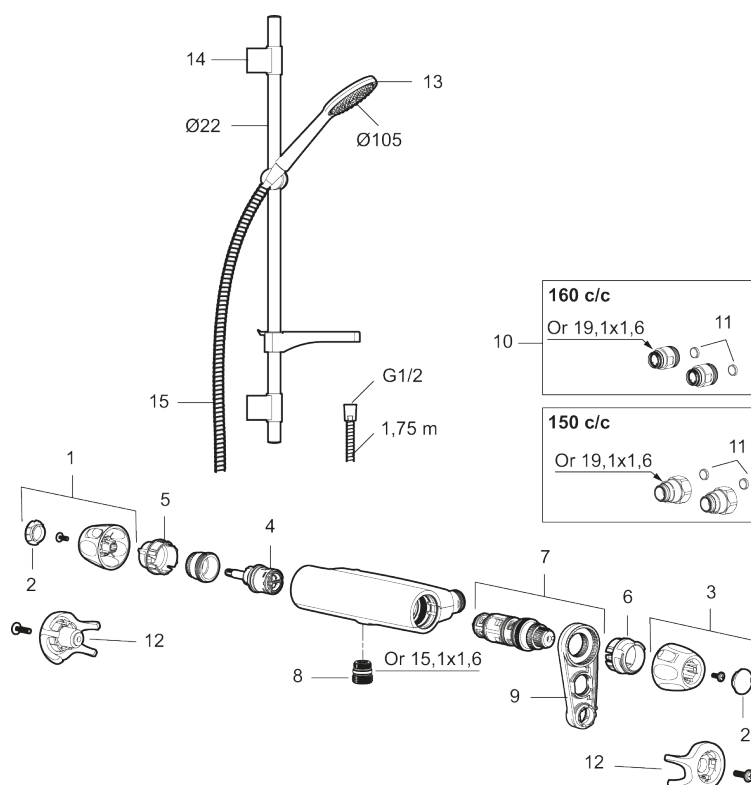

Article number: 86820000 **Flow 3 bar:** 6.9 l/m

Description: Chrome, 160 c/c

- Note! 160 c/c
- Safety mixer 9000XE and head shower set 9000XE
- Shower set has anti lime-scale hand shower, shower bar with slider, soap dish and wall brackets with sealing
- Lead Free material

Unique characteristics

Backflow protection unit type 

PRODUCT DESCRIPTION

9000XE shower kit

9000XE shower kit is our complete shower kit with a mixer and shower set in chrome. The mixer, combined with the large nozzle, delivers a pleasant shower experience with good pressure and an ample jet range without wasting water. The shower kit is easy to install in all types of bathrooms. The product can be supplemented with a tub spout.

Article number: 86820000

Sparepartlist

NO.	FMM NO.	RSK	DESCRIPTION
1	S600083	8218917	On/off handle, complete, krom
1	S600083.75	8218919	On/off handle, complete, brushed chrome
2	S600116	8218920	End cover, chrome
2	S600116.75	8218922	End cover, brushed chrome
3	S600082	8218914	Temperature handle, complete, chrome
3	S600082.75	8218916	Temperature handle, complete, brushed chrome
4	S600020	8441462	Ceramic headwork, with service tool (shower mixer)
4	S600269	8387232	Ceramic headwork, without tool (shower mixer)
5	S600086	8439710	Stop ring, standard
6	S600087	8439711	Scalding protection ring

NO.	FMM NO.	RSK	DESCRIPTION
7	S600084	8439709	Thermostatic cartridge, complete, incl. service tool
7	S600271	8397030	Thermostatic cartridge, complete, without service tool
8	S600088	8439712	Nipple M18x1–G1/2 for shower mixer
9	S600298	3870203	Service tool
10	59800800	8592005	Inlet connectors, 160 c/c
11	38632006	8590311	Filter
12	S600105	8439713	Care-handle, black, 2 pcs
13	S600091	8233001	Hand shower, chrome
13	S600091.75	8233003	Hand shower, brushed chrome
14	S600095	8239500	Wall bracket, chrome
14	S600095.75	8221926	Wall bracket, brushed chrome
15	S600109	8252036	Shower hose, chrome
15	S600109.75	8252038	Shower hose, brushed chrome