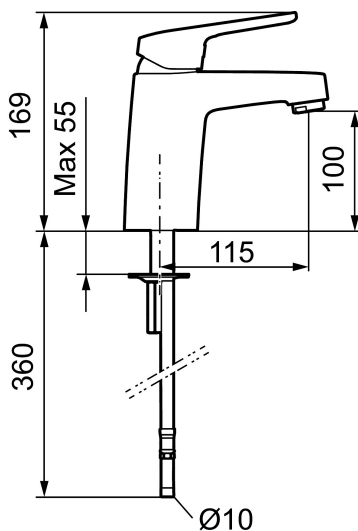

Article number: 83506000 Flow 3 bar: 8.4 l/m

Description: Chrome, Eco Plus, connection flat end Ø10 mm

Unique characteristics

Backflow protection unit type 

- Cold Start
- Ceramic cartridge with soft closing function
- Adjustable flow control and temperature limiter
- Eco Flow (energy and water saving aerator)
- Soft PEX[®] hoses (stainless steel braided)

Article number: 83506000

Sparepartlist

NO.	FMM NO.	RSK	DESCRIPTION
	44450009	8295353	Accessories (limitation segment, stop screw, allen wrench 3 mm)
1	58501000	8592023	Complete lever, chrome
2	58511000	8592021	Cover lid with colour marking
3	58521000	8592020	Cover sleeve, chrome
4	58530140	8241726	Fastening nipple with service tool
5	S600298	3870203	Service tool
6	59115500	8591947	Ceramic cartridge with service tool, standard (red ring)
6	S600273	8387230	Ceramic cartridge with service tool, cold start (green ring)