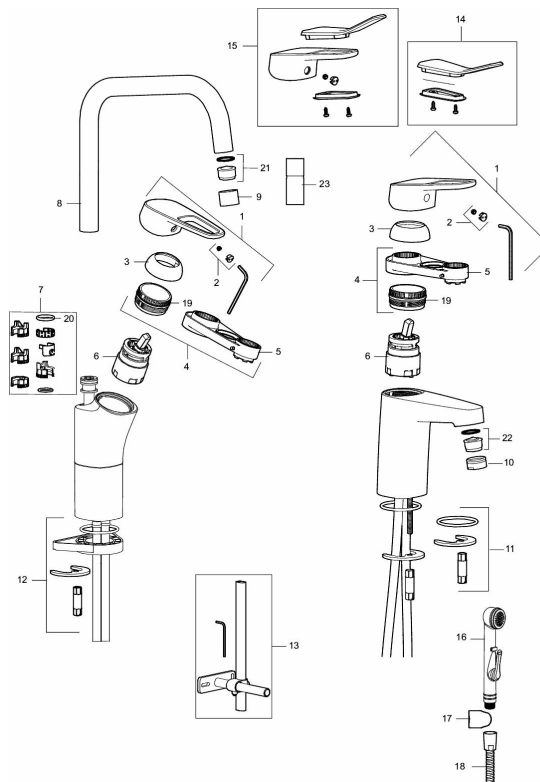

Article number: 83506000 Flow 3 bar: 8.4 l/m

Description: Chrome, Eco Plus, connection flat end Ø10 mm

Unique characteristics

Backflow protection unit type 

- Cold Start
- Ceramic cartridge with soft closing function
- Adjustable flow control and temperature limiter
- Eco Flow (energy and water saving aerator)
- Soft PEX[®] hoses (stainless steel braided)

PRODUCT DESCRIPTION

SILJAN basin mixer

Soft, curved lines and ultra-shiny surfaces. We have emphasised clean design, simplicity and function, in line with our vision of caring for people and the environment. Strong focus has been placed on design, and specific shapes are used consistently to create a coordinated look. Big or small? Our FM Mattsson Siljan has products for everybody, regardless of their taste or the size of their home. The new Siljan Mini basin mixer is a compact product that packs a punch. Specially designed for small homes, small bathrooms or small hands. The choice is yours. Needless to say, you get the same high quality, just in a smaller size.

Article number: 83506000

Sparepartlist

NO.	FMM NO.	RSK	DESCRIPTION
	44450009	8295353	Accessories (limitation segment, stop screw, allen wrench 3 mm)
1	58501000	8592023	Complete lever, chrome
2	58511000	8592021	Cover lid with colour marking
3	58521000	8592020	Cover sleeve, chrome
4	58530140	8241726	Fastening nipple with service tool
5	S600298	3870203	Service tool
6	59115500	8591947	Ceramic cartridge with service tool, standard (red ring)
6	S600273	8387230	Ceramic cartridge with service tool, cold start (green ring)