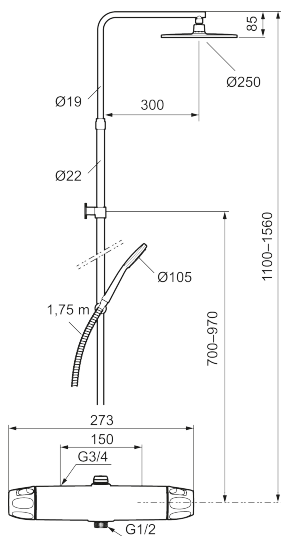

9000XE head shower kit

9000XE head shower kit is a head shower kit in brushed chrome.

The telescopic shower bar allows the wall bracket's height to be adapted to the specific bathroom's ceiling height, as well as to the user's height and/or the preferred distance to the shower head.

Article number: 86831503 **Flow 3 bar:** 7.6 l/m

Description: Brushed chrome, 150 c/c

Unique characteristics

Backflow protection unit type **EB**

- Safety mixer 9000XE and head shower set 9000XE
- With reversible headwork
- Anti lime-scale head- and hand shower
- Shower bar with slider and wall bracket with sealing
- Shower pipe can be shortened if required
- Wall bracket freely adjustable in height, 700–970 from connection and 50–100 mm from wall, 2x20 mm spacers included, with sealing, hidden pipe joint
- Lead Free material