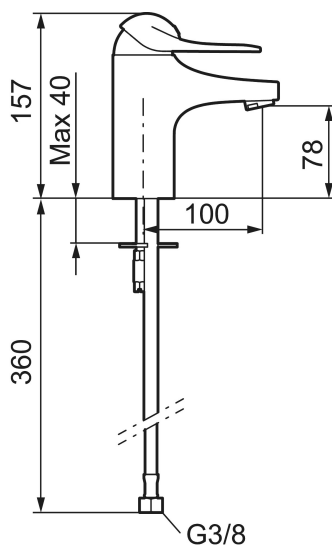

Unique characteristics

- Cold Start
- Ceramic cartridge with soft closing function
- Adjustable flow control and temperature limiter
- Eco Flow (energy and water saving aerator)
- Soft PEX® hoses (stainless steel braided)

Backflow protection unit type