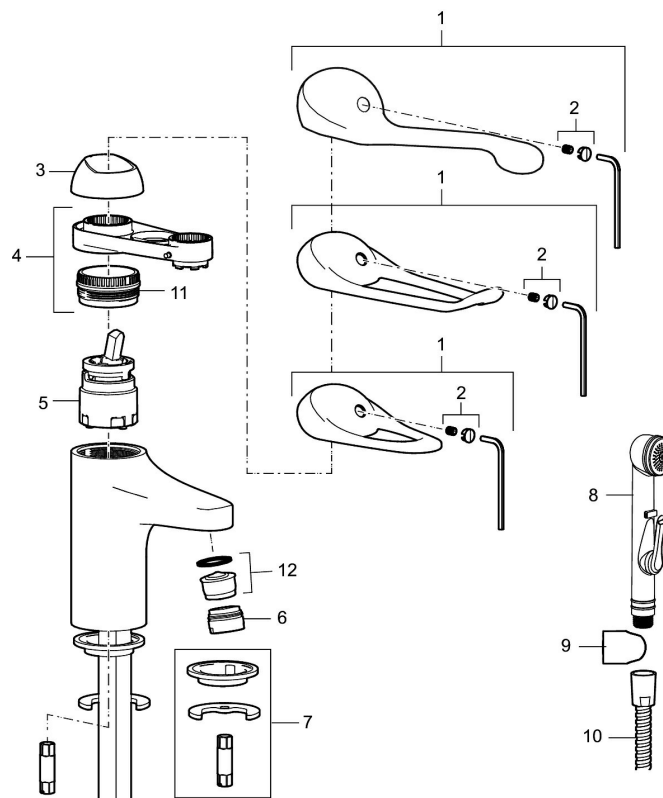

**Article number:** 80607010 **Flow 3 bar:** 4.7 l/m

**Description:** Chrome, constant flow 5 l/min at 200–600 kPa, connection nut G3/8"

## Sparepartlist

NO.	FMM NO.	RSK	DESCRIPTION
1	58500000	8591936	Lever, complete, L=90 mm
1	58501750	8591937	Lever, complete, L=150 mm
1	58501800	8592048	Lever, complete, L=180 mm
2	58510000	8591944	Cover lid with colour marking
3	58520000	8591945	Cover sleeve
4	58530140	8241726	Fastening nipple with service tool
5	59120009	8591949	Ceramic cartridge with service tool, cold start (green ring)
5	59120000	8591769	Ceramic cartridge, cold start (green ring)
5	59126000	8591966	Ceramic cartridge with service tool, Eco Plus (green ring)