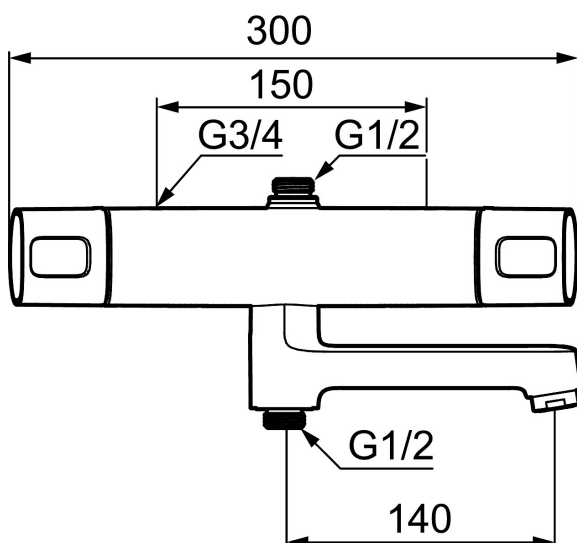

### Uniqe characteristics

Backflow protection unit type 

- Shower connection up and down
- For head shower set with G1/2 connection
- With reversible headwork
- Pressure balanced thermostatic mixer
- Swivel spout with built-in diverter
- With ceramic sealed headwork
- Temperature handle with safety stop at 38°C
- With Eco-function
- Approved non-return valves, EN-Standard EN1717