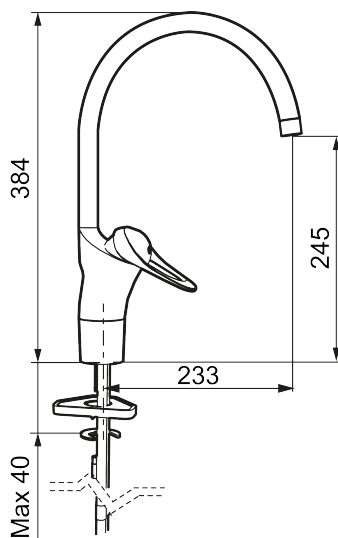

Unique characteristics

Backflow protection unit type 

9000E II kitchen mixer

An optimal fusion of design and function. The FM Mattsson 9000E range ushers in a new generation of mixers that are environmentally engineered down to the last detail. The mixer brings beauty and technical perfection to your kitchen. Even in its basic version, the mixer has unique functions that save energy without compromising on comfort.

Article number: 80000000 **Flow 3 bar:** 7.4 l/m

Description: Chrome, connection flat end Ø10 mm

- Cold Start
- Ceramic cartridge with soft closing function
- Adjustable flow control and temperature limiter
- Eco Flow (energy and water saving aerator)
- Swivel spout 60°, 85°, 110° or 360° (limitation part for 60° or 110° included)
- Soft PEX® hoses (stainless steel braided)
- Hole diameter Ø34-37 mm
- Diameter base Ø52 mm