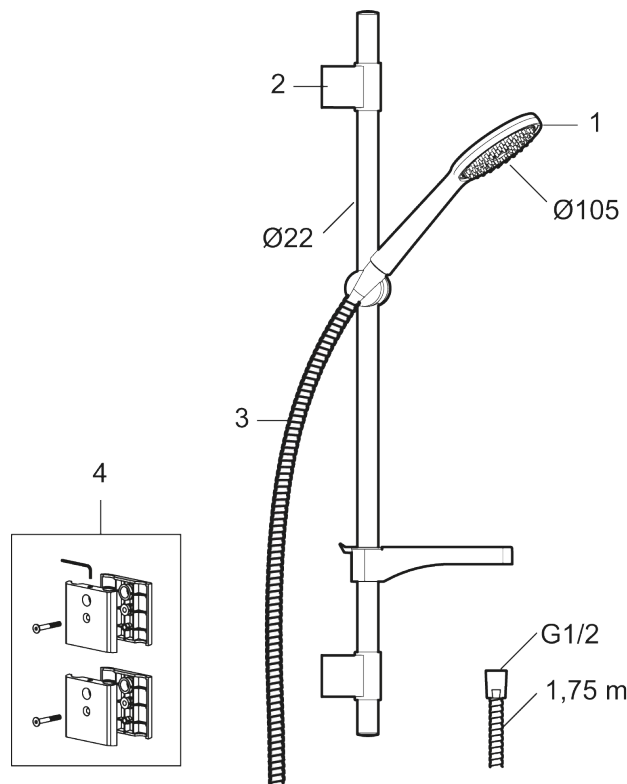

9000XE shower kit Vaska

9000XE shower set is a shower set in chrome with a metal hose and adjustable wall brackets. The mixer, combined with the large nozzle, delivers a pleasant shower experience with good pressure and an ample jet range without wasting water. The shower set is easy to install in all types of bathrooms and comes with extra wall brackets for fitting to an inlet tube.

Article number: 86710000 **Flow 3 bar:** 6.9 l/m

Description: Chrome, for mounting on 40 c/c pipes

- Model "Vaska"
- Shower bar with bracket for mounting on 40 c/c pipes
- Anti lime-scale hand shower
- With soap dish
- Lead Free material

Unique characteristics

PRODUCT DESCRIPTION

9000XE shower kit Vaska

9000XE shower set is a shower set in chrome with a metal hose and adjustable wall brackets. The mixer, combined with the large nozzle, delivers a pleasant shower experience with good pressure and an ample jet range without wasting water. The shower set is easy to install in all types of bathrooms and comes with extra wall brackets for fitting to an inlet tube.

Article number: 86710000

Sparepartlist

NO.	FMM NO.	RSK	DESCRIPTION
1	S600091	8233001	Hand shower, chrome
1	S600091.75	8233003	Hand shower, brushed chrome
2	S600095	8239500	Wall bracket, chrome
2	S600095.75	8221926	Wall bracket, brushed chrome
3	S600109	8252036	Shower hose, chrome
3	S600109.75	8252038	Shower hose, brushed chrome
4	S600307	8239706	Wall bracket Vaska, for shower set