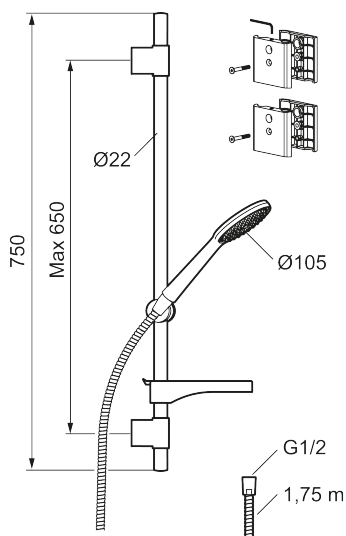

9000XE shower kit Vaska

9000XE shower set is a shower set in chrome with a metal hose and adjustable wall brackets. The mixer, combined with the large nozzle, delivers a pleasant shower experience with good pressure and an ample jet range without wasting water. The shower set is easy to install in all types of bathrooms and comes with extra wall brackets for fitting to an inlet tube.

Article number: 86710000 **Flow 3 bar:** 6.9 l/m

Description: Chrome, for mounting on 40 c/c pipes

- Model "Vaska"
- Shower bar with bracket for mounting on 40 c/c pipes
- Anti lime-scale hand shower
- With soap dish
- Lead Free material

Unique characteristics

PRODUCT DESCRIPTION

9000XE shower kit Vaska

9000XE shower set is a shower set in chrome with a metal hose and adjustable wall brackets. The mixer, combined with the large nozzle, delivers a pleasant shower experience with good pressure and an ample jet range without wasting water. The shower set is easy to install in all types of bathrooms and comes with extra wall brackets for fitting to an inlet tube.

Article number: 86710000

Sparepartlist

NO.	FMM NO.	RSK	DESCRIPTION
1	S600091	8233001	Hand shower, chrome
1	S600091.75	8233003	Hand shower, brushed chrome
2	S600095	8239500	Wall bracket, chrome
2	S600095.75	8221926	Wall bracket, brushed chrome
3	S600109	8252036	Shower hose, chrome
3	S600109.75	8252038	Shower hose, brushed chrome
4	S600307	8239706	Wall bracket Vaska, for shower set