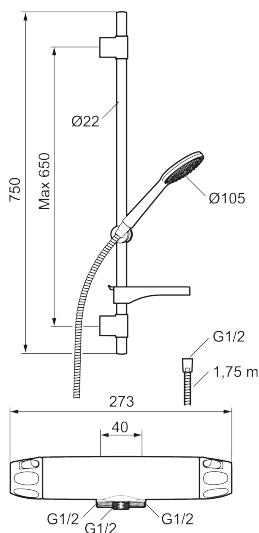

This product is LEED/BREEAM compliant, which means it meets the flow rate requirements applicable to certain new buildings and conversions.

Article number: 86861000 **Flow 3 bar:** 6.0 l/m

Description: Chrome, 40 c/c, pipe connection down, LEED/BREEAM compliant

Unique characteristics

Backflow protection unit type 

- Note! 40 c/c
- Safety mixer art.no. 8685-0000 and shower set art.no. 8670-0000
- Shower set has anti lime-scale hand shower, shower bar with slider, soap dish and wall brackets with sealing
- Lead Free material