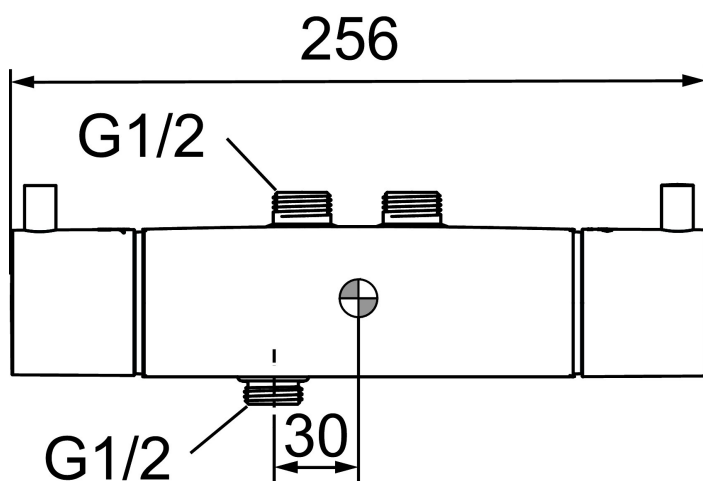

GARDA shower mixer

FM Mattsson Garda is an intelligent bath and shower mixer that perfectly juxtaposes clean, elegant design with outstanding function. In addition to familiar functions such as constant water temperature and guaranteed function even if your water is hard, the mixer has an intelligent energy saving function and an upgraded hot water lock.

Article number: 96860000

Description: Chrome, 40 c/c, pipe connection up

Uniqe characteristics

Backflow protection unit type 

- Note! 40 c/c
- With shower connection down
- Pressure balanced thermostatic mixer
- With ceramic sealed headwork
- With wall fixing
- Temperature handle with safety stop at 38°C
- With Eco-function
- Approved non-return valves, EN-Standard EN1717
- Shower outlet projection from wall: 54 mm