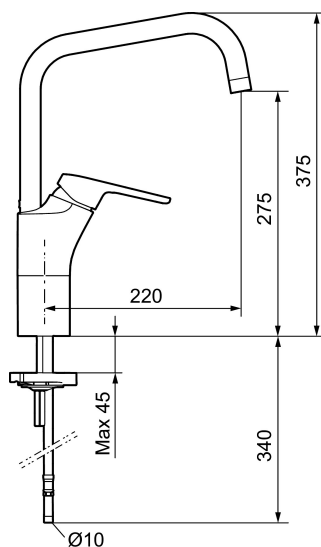

**Article number:** 83000000 **Flow 3 bar:** 7.7 l/m

**Description:** Chrome, connection flat end Ø10 mm

### Unique characteristics

Energy class

Assessed

Backflow protection unit type

- Cold Start
- Ceramic cartridge with soft closing function
- Adjustable flow control and temperature limiter
- Eco Flow (energy and water saving aerator)
- Swivel spout, limitation part for 60°, 85°, 110° or 360° included
- Soft PEX® hoses (stainless steel braided)
- Hole diameter Ø34-37 mm

### Sparepartlist

NO.	FMM NO.	RSK	DESCRIPTION
	44450009	8295353	Accessories (limitation segment, stop screw, allen wrench 3 mm)
1	58501000	8592023	Complete lever, chrome
2	58511000	8592021	Cover lid with colour marking
3	58521000	8592020	Cover sleeve, chrome
4	58530140	8241726	Fastening nipple with service tool
5	60770000	8591918	Service tool
6	59115500	8591947	Ceramic cartridge with service tool, standard (red ring)
6	59120009	8591949	Ceramic cartridge with service tool, cold start (green ring)
6	59120000	8591769	Ceramic cartridge, cold start (green ring)
6	59126000	8591966	Ceramic cartridge with service tool, Eco Plus (green ring)