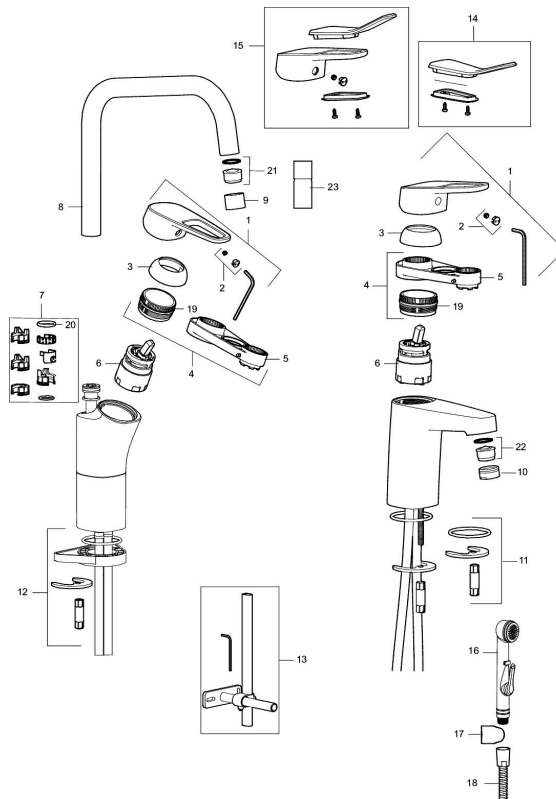

**Article number:** 83000000 **Flow 3 bar:** 7.7 l/m

**Description:** Chrome, connection flat end Ø10 mm

### Unique characteristics

Energy class

Assessed

Backflow protection unit type

- Cold Start
- Ceramic cartridge with soft closing function
- Adjustable flow control and temperature limiter
- Eco Flow (energy and water saving aerator)
- Swivel spout, limitation part for 60°, 85°, 110° or 360° included
- Soft PEX® hoses (stainless steel braided)
- Hole diameter Ø34-37 mm

### Sparepartlist

NO.	FMM NO.	RSK	DESCRIPTION
	44450009	8295353	Accessories (limitation segment, stop screw, allen wrench 3 mm)
1	58501000	8592023	Complete lever, chrome
2	58511000	8592021	Cover lid with colour marking
3	58521000	8592020	Cover sleeve, chrome
4	58530140	8241726	Fastening nipple with service tool
5	60770000	8591918	Service tool
6	59115500	8591947	Ceramic cartridge with service tool, standard (red ring)
6	59120009	8591949	Ceramic cartridge with service tool, cold start (green ring)
6	59120000	8591769	Ceramic cartridge, cold start (green ring)
6	59126000	8591966	Ceramic cartridge with service tool, Eco Plus (green ring)