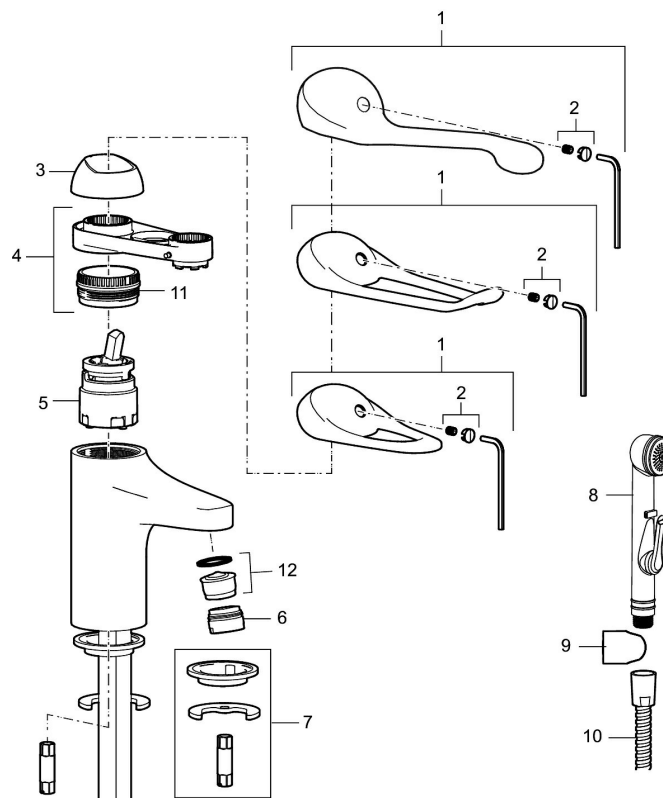

Article number: 80670000 Flow 3 bar: 6.1 l/m

Description: Chrome, connection flat end Ø10 mm

Unique characteristics

- With self-closing hand shower, wall bracket and hose
- Cold Start
- Ceramic cartridge with soft closing function
- Adjustable flow control and temperature limiter
- Eco Flow (energy and water saving aerator)
- Soft PEX® hoses (stainless steel braided)
- Approved non-return valves, EN-Standard EN1717

Backflow protection unit type

PRODUCT DESCRIPTION

9000E basin mixer

An optimal fusion of design and function. The FM Mattsson 9000E range ushers in a new generation of mixers that are environmentally engineered down to the last detail. The mixer brings beauty and technical perfection to your bathroom. Even in its basic version, the mixer has unique functions that save energy without compromising on comfort.

Article number: 80670000

Sparepartlist

NO.	FMM NO.	RSK	DESCRIPTION
1	58500000	8591936	Lever, complete, L=90 mm
1	58501750	8591937	Lever, complete, L=150 mm
1	58501800	8592048	Lever, complete, L=180 mm
2	58510000	8591944	Cover lid with colour marking
3	58520000	8591945	Cover sleeve
4	58530140	8241726	Fastening nipple with service tool
5	59120009	8591949	Ceramic cartridge with service tool, cold start (green ring)
5	59120000	8591769	Ceramic cartridge, cold start (green ring)
5	59126000	8591966	Ceramic cartridge with service tool, Eco Plus (green ring)

NO.	FMM NO.	RSK	DESCRIPTION
5	S600232		Cartridge, for basin mixer, LEED compliant
6	29142400	8281526	Housing M24 ext., 13 mm
7	39140800	8186891	Fastening kit for basin mixer
8	S600206	8233049	Self-closing hand shower, chrome
9	34093000	8186018	Wall bracket, chrome
10	S600207	8236647	Shower hose, L=1,5 m, chrome
11	29390000	8295356	Fastening nipple
12	29102910	8281534	Aerator insert, 5,5–6,5 l/min at 300kPa
12	29102710	8281528	Aerator insert, 9–11 l/min at 300kPa
12	29100500	8281532	Aerator insert, 5 l/min at 200–600 kPa
12	S600072	8281671	Aerator insert, 3 l/min at 200–600 kPa