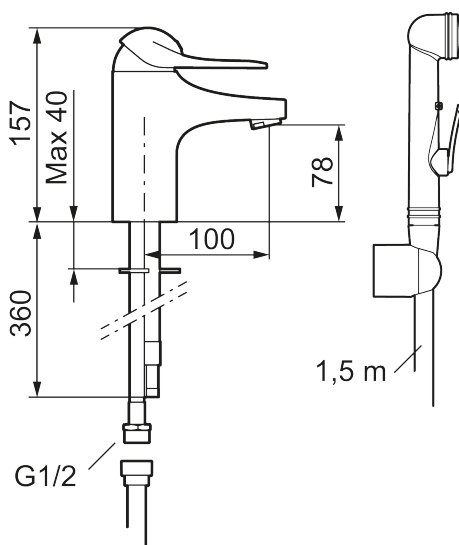

Unique characteristics

- With self-closing hand shower, wall bracket and hose
- Cold Start
- Ceramic cartridge with soft closing function
- Adjustable flow control and temperature limiter
- Eco Flow (energy and water saving aerator)
- Soft PEX® hoses (stainless steel braided)
- Approved non-return valves, EN-Standard EN1717

Backflow protection unit type