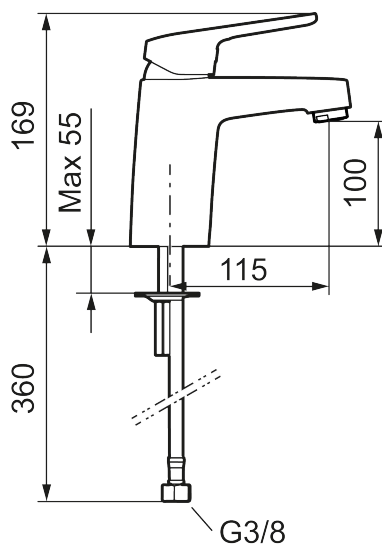

Article number: 83500010 Flow 3 bar: 6.2 l/m

Description: Chrome, connection nut G3/8"

Unique characteristics

Energy class

Assessed

Backflow protection unit type

- Cold Start
- Ceramic cartridge with soft closing function
- Adjustable flow control and temperature limiter
- Eco Flow (energy and water saving aerator)
- Soft PEX[®] hoses (stainless steel braided)