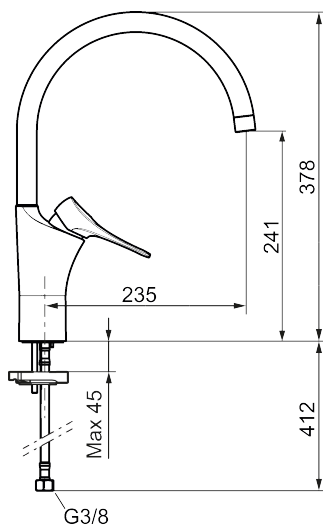

9000XE kitchen mixer

9000XE kitchen mixer with C-spout in chrome suits any kitchen, whatever its size. This kitchen mixer is lead-free and equipped with our smart, innovative, energy-saving functions such as cold start, soft closing, a temperature limiter function and an energy- and water-saving aerator. Its timeless, practical design makes it a functional and aesthetically durable addition to any modern home.

Article number: 86000010 **Flow 3 bar:** 6.0 l/m

Description: Chrome

Unique characteristics

Backflow protection unit type 

- Cold Start
- Ceramic cartridge with soft closing function
- Adjustable flow control and temperature limiter
- Eco Flow (energy and water saving aerator)
- Swivel spout, limitation part for 60°, 85°, 110° or 360° included
- Soft PEX® hoses with 3/8" connecting nut (stainless steel braided)
- Lead Free material
- Hole diameter Ø34-37 mm