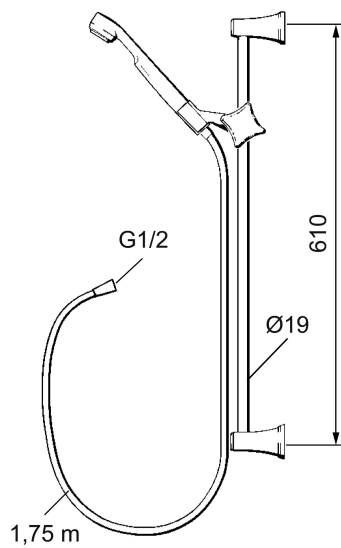

SARONA shower set

Sarona is a shower system with a discrete, clean visual design. It is flexible and easy to use.

Article number: 34201200

Description: Chrome

- Anti lime-scale hand shower with Eco Flow 9 l/min
- Shower bar with slider and wall brackets
- Shower hose 1750 mm with chrome-plated nuts

Uniqe characteristics

PRODUCT DESCRIPTION

SARONA shower set

Sarona is a shower system with a discrete, clean visual design. It is flexible and easy to use.

Article number: 34201200

Sparepartlist

NO.	FMM NO.	RSK	DESCRIPTION
1	34000600	8183663	Hand shower, chrome
1	34000120	8183661	Hand shower, white
2	34323000	8197725	Hand shower set, chrome
2	34320120	8197724	Hand shower set, white
3	34811759	8181587	Shower hose, chrome
4	34140000	8185612	Slider, chrome/anthracite
4	34140120	8185611	Slider, white
5	34160007	8185615	Soap dish, transparent
6	34135200	8185635	Lid, 2-pcs, chrome
6	34135320	8185636	Lid, 2-pcs, white
7	34120000		Wall bracket, chrome
7	34120120		Wall bracket, white
8	29201600	8180598	Shower head
9	34190000	8180417	Wall bracket

NO.	FMM NO.	RSK	DESCRIPTION
10	34181500	8181225	Elbow connection