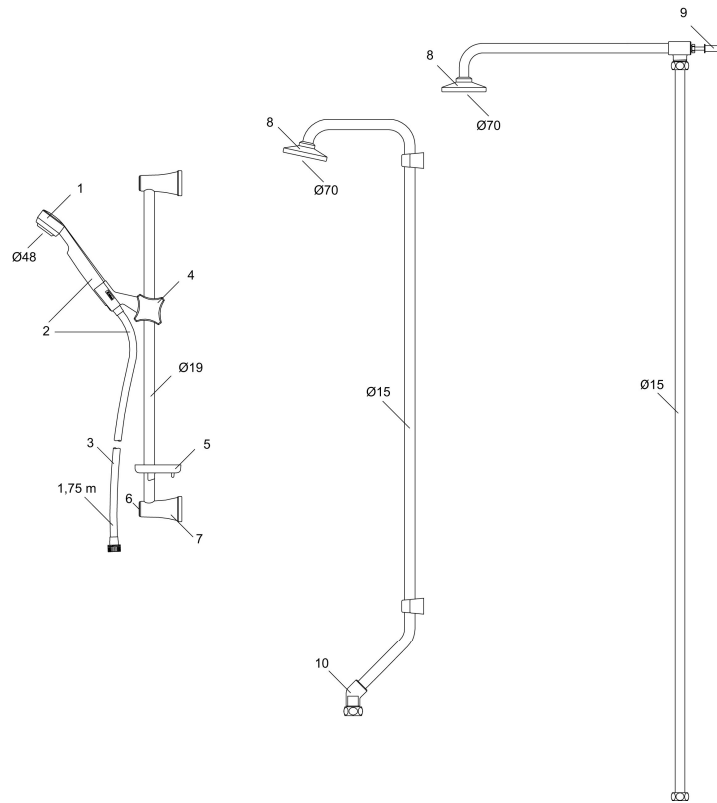

SARONA shower set

Sarona is a shower system with a discrete, clean visual design. It is flexible and easy to use.

Article number: 34201200

Description: Chrome

- Anti lime-scale hand shower with Eco Flow 9 l/min
- Shower bar with slider and wall brackets
- Shower hose 1750 mm with chrome-plated nuts

Uniqe characteristics

PRODUCT DESCRIPTION

SARONA shower set

Sarona is a shower system with a discrete, clean visual design. It is flexible and easy to use.

Article number: 34201200

Sparepartlist

NO.	FMM NO.	RSK	DESCRIPTION
1	34000600	8183663	Hand shower, chrome
1	34000120	8183661	Hand shower, white
2	34323000	8197725	Hand shower set, chrome
2	34320120	8197724	Hand shower set, white
3	34811759	8181587	Shower hose, chrome
4	34140000	8185612	Slider, chrome/anthracite
4	34140120	8185611	Slider, white
5	34160007	8185615	Soap dish, transparent
6	34135200	8185635	Lid, 2-pcs, chrome
6	34135320	8185636	Lid, 2-pcs, white
7	34120000		Wall bracket, chrome
7	34120120		Wall bracket, white
8	29201600	8180598	Shower head
9	34190000	8180417	Wall bracket

NO.	FMM NO.	RSK	DESCRIPTION
10	34181500	8181225	Elbow connection