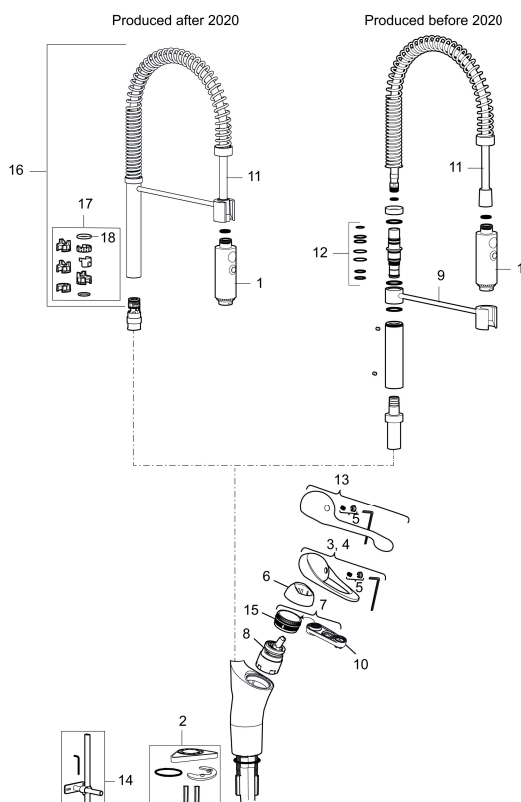

Article number: 81000000 Flow 3 bar: 10.2 l/m

Description: Chrome, connection flat end Ø10 mm

Unique characteristics

- Cold Start
- Ceramic cartridge with soft closing function
- Adjustable flow control and temperature limiter
- Hose, limitation part for 60°, 85°, 110° or 360° included
- Nozzle with concentrated jet and handshower
- Soft PEX[®] hoses (stainless steel braided)
- Approved non-return valves, EN-Standard EN1717
- Hole diameter Ø34-37 mm

Article number: 81000000

Sparepartlist

NO.	FMM NO.	RSK	DESCRIPTION
1	29190000	8592013	Nozzle for Flexi
2	39141800		Fastening kit, for kitchen mixer without on/off valve
3	58500000	8591936	Lever, complete, L=90 mm
4	58501750	8591937	Lever, complete, L=150 mm
5	58510000	8591944	Cover lid with colour marking
6	58520000	8591945	Cover sleeve
7	58530140	8241726	Fastening nipple with service tool
8	59120009	8591949	Ceramic cartridge with service tool, cold start (green ring)
8	59120000	8591769	Ceramic cartridge, cold start (green ring)
8	59115500	8591947	Ceramic cartridge with service tool, standard (red ring)

NO.	FMM NO.	RSK	DESCRIPTION
8	59126000	8591966	Ceramic cartridge with service tool, Eco Plus (green ring)
9	27580000	8594559	Nozzle arm and screw
10	60770000	8591918	Service tool
11	38801007	8592014	Hose for Flexi
12	37800100	8594556	O-ring kit
13	58501800	8592048	Lever, complete, L=180 mm
14	39147000	8592050	Stabilizer kit
15	29390000	8295356	Fastening nipple
16	S600056		Spout, complete
17	58641000	8594560	Lock kit for swivel spout
18	37801550	8295350	O-ring 15,54 x 2,62, 2 pcs
20	58641000	8594560	Lock kit for swivel spout