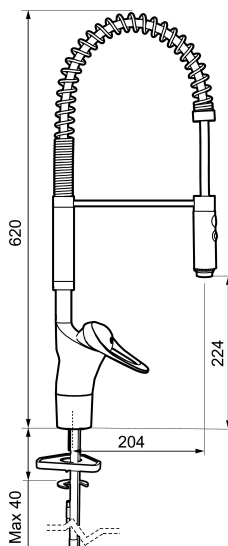

Unique characteristics

- Cold Start
- Ceramic cartridge with soft closing function
- Adjustable flow control and temperature limiter
- Hose, limitation part for 60°, 85°, 110° or 360° included
- Nozzle with concentrated jet and handshower
- Soft PEX® hoses (stainless steel braided)
- Approved non-return valves, EN-Standard EN1717
- Hole diameter Ø34-37 mm

Backflow protection unit type