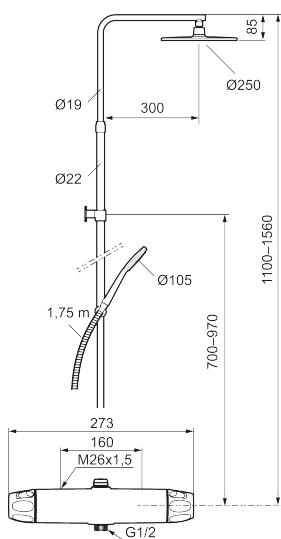

## 9000XE head shower kit

9000XE head shower kit is a head shower kit in chrome. The telescopic shower bar allows the wall bracket's height to be adapted to the specific bathroom's ceiling height, as well as to the user's height and/or the preferred distance to the shower head.

This product is LEED certified, which means it meets the flow rate requirements applicable to certain new buildings and conversions.

**Article number:** 86831000 **Flow 3 bar:** 6.0 l/m

**Description:** Chrome, 160 c/c, LEED/BREEAM compliant

### Unique characteristics

Backflow protection unit type **EB**

- Note! 160 c/c
- Safety mixer 9000XE and head shower set 9000XE
- With reversible headwork
- Anti lime-scale head- and hand shower
- Shower bar with slider and wall bracket with sealing
- Shower pipe can be shortened if required
- Wall bracket freely adjustable in height, 700–970 from connection and 50–100 mm from wall, 2x20 mm spacers included, with sealing, hidden pipe joint
- Lead Free material

NO.	FMM NO.	RSK	DESCRIPTION
8	S600088	8439712	Nipple M18x1-G1/2 for shower mixer
9	S600112	8920116	Nipple M18x1
9	S600265		Nipple M18x1, with flow regulator 9 l/min
10	59800800	8592005	Inlet connectors, 160 c/c
11	38632006	8590311	Filter
12	S600105	8439713	Care-handle, black, 2 pcs
13	S600092	8237548	Shower head, chrome
13	S600092.75	8237550	Shower head, brushed chrome
14	S600091	8233001	Hand shower, chrome
14	S600091.75	8233003	Hand shower, brushed chrome
15	S600093	8239502	Slider, chrome
15	S600093.75	8284780	Slider, brushed chrome
16	S600109	8252036	Shower hose, chrome
16	S600109.75	8252038	Shower hose, brushed chrome
17	S600094	8221921	Wall bracket, chrome
17	S600094.75	8221923	Wall bracket, brushed chrome
18	60770000	8591918	Service tool