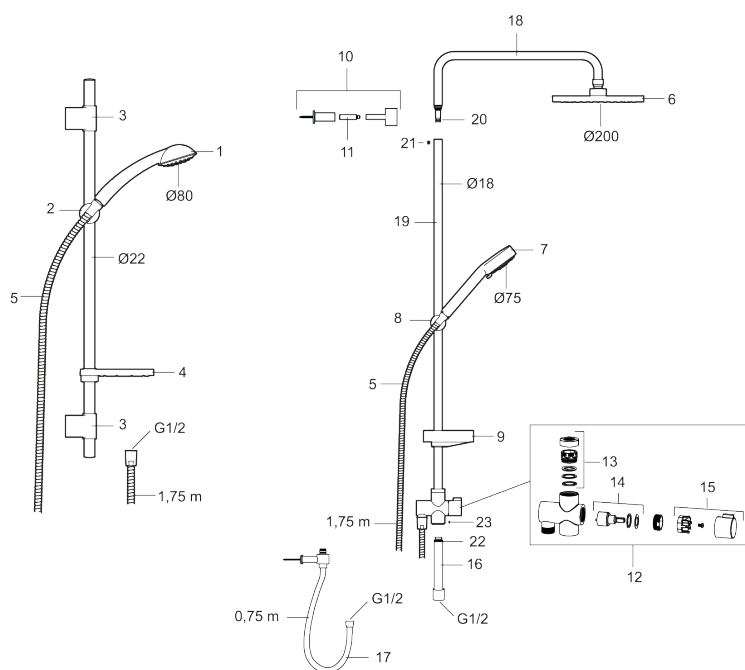

Article number: 93926000 Flow 3 bar: 12.0 l/m

Description: Chrome

- Hand shower with 2 shower jet settings and diverter
- Both head and hand shower have Eco Flow 12 l/min
- Anti lime-scale head- and hand shower
- With soap dish
- Connector with hose for mounting on mixers with downwards outlets
- Adjustable wallbracket with sealing
- Shower pipe can be shortened if required

Article number: 93926000

## Sparepartlist

NO.	FMM NO.	RSK	DESCRIPTION
1	94750900	8199210	Hand shower
1	94753900	8199211	Hand shower, 3 shower jet settings
2	94780000	8185685	Slider
3	83710000	8186586	Wall bracket, 2 pcs
4	94790000	8185648	Soap dish, transparent
5	34841750	8181618	Shower hose, chrome
6	93991000	8180619	Shower head
7	93840900	8199217	Hand shower
8	94671000	8183708	Slider
9	93441000	8185649	Soap dish
10	58950000	8180414	Wall bracket

NO.	FMM NO.	RSK	DESCRIPTION
11	27923500	8180415	Extender, 25 mm
12	58903000	8190747	Diverter, complete
13	58961000	8221708	Repair kit for diverter
14	59071000	8221706	Cartridge
15	59081000	8221707	Handle
16	58920100	8189019	Extension bar
17	93971000	8189020	Connecting hose
18	58941350		Upper bar
19	58930959	8189001	Lower bar, L=950 mm
20	37800938	8592017	O-ring 7,1 x 1,6, 2 pcs
21	38082000	8221717	Stop screw
22	37801378	8594543	O-ring 12,42 x 1,78, 2 pcs
23	38086000	8439701	Locking screw