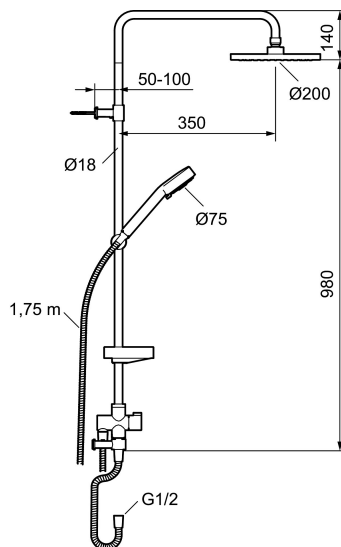

9000E II head shower kit flexi

The 9000E series is constantly being upgraded and extended. Ergonomics and eco-friendliness go hand in hand with high quality and outstanding design. The series has several excellent safety and environmental care features, and we have aimed to achieve the same characteristics when designing the new shower. No detail has been left to chance. The combination shower has a very sturdy appearance.

Article number: 93926000 Flow 3 bar: 12.0 l/m

Description: Chrome

- Hand shower with 2 shower jet settings and diverter
- Both head and hand shower have Eco Flow 12 l/min
- Anti lime-scale head- and hand shower
- With soap dish
- Connector with hose for mounting on mixers with downwards outlets
- Adjustable wallbracket with sealing
- Shower pipe can be shortened if required