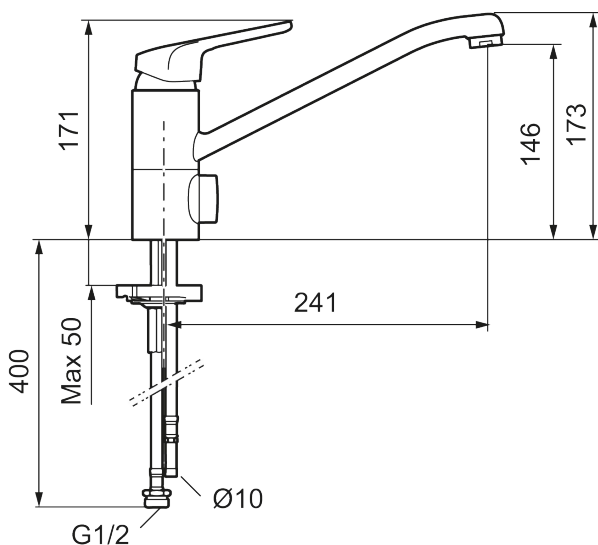

Article number: 83216000

Description: Chrome, Eco Plus, connection flat end Ø10 mm

Uniqe characteristics

Energy class

Assessed

Backflow protection unit type

- Cold Start
- Ceramic cartridge with soft closing function
- Adjustable flow control and temperature limiter
- Eco Flow (energy and water saving aerator)
- Swivel spout 110°
- With dish washer valve, switchable between cold and hot water. Pre-set on cold water
- Soft PEX[®] hoses (stainless steel braided)
- Hole diameter Ø34-37 mm

Article number: 83216000

Sparepartlist

NO.	FMM NO.	RSK	DESCRIPTION
1	58501000	8592023	Complete lever, chrome
2	58511000	8592021	Cover lid with colour marking
3	58521000	8592020	Cover sleeve, chrome
4	58530160	8241727	Fastening nipple with service tool
5	60770000	8591918	Service tool
6	59120009	8591949	Ceramic cartridge with service tool, cold start (green ring)
6	59115500	8591947	Ceramic cartridge with service tool, standard (red ring)
6	59126000	8591966	Ceramic cartridge with service tool, Eco Plus (green ring)
7	58660000	8592035	Spout
8	38080000	8241723	Stop screw

NO.	FMM NO.	RSK	DESCRIPTION
9	29142400	8281526	Housing M24 ext., 13 mm
10	37204029	8593089	Sealing rings, 2 pcs
11	39142000	8186890	Fastening kit, for mixers with on/off valve
12	35974009	8592038	Care-kit
13	58504000	8592049	Care-lever, complete
14	59291000	8186896	On/off valve for dishwasher, complete
15	59271000	8591843	Ceramic cartridge for dishwasher
16	58281000	8592036	Knob for dishwasher, chrome
17	29651501	8531502	Rough chrome plated
18	29102710	8281528	Aerator insert, 9–11 l/min at 300kPa
18	29102890	8281533	Aerator insert, 10–13 l/min at 300kPa
19	38230005	8141730	Limitation clpnm for fixed spout and swivel 30-90°