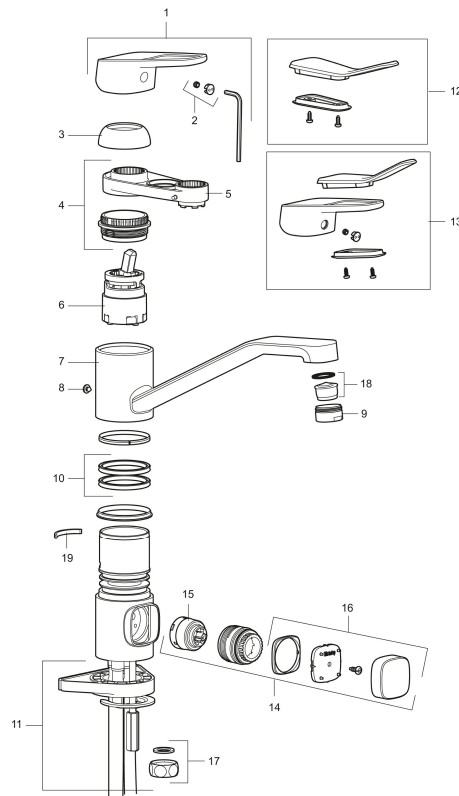

Article number: 83216000

Description: Chrome, Eco Plus, connection flat end Ø10 mm

Uniqe characteristics

Energy class

Assessed

Backflow protection unit type

- Cold Start
- Ceramic cartridge with soft closing function
- Adjustable flow control and temperature limiter
- Eco Flow (energy and water saving aerator)
- Swivel spout 110°
- With dish washer valve, switchable between cold and hot water. Pre-set on cold water
- Soft PEX[®] hoses (stainless steel braided)
- Hole diameter Ø34-37 mm

Article number: 83216000

Sparepartlist

NO.	FMM NO.	RSK	DESCRIPTION
1	58501000	8592023	Complete lever, chrome
2	58511000	8592021	Cover lid with colour marking
3	58521000	8592020	Cover sleeve, chrome
4	58530160	8241727	Fastening nipple with service tool
5	60770000	8591918	Service tool
6	59120009	8591949	Ceramic cartridge with service tool, cold start (green ring)
6	59115500	8591947	Ceramic cartridge with service tool, standard (red ring)
6	59126000	8591966	Ceramic cartridge with service tool, Eco Plus (green ring)
7	58660000	8592035	Spout
8	38080000	8241723	Stop screw

NO.	FMM NO.	RSK	DESCRIPTION
9	29142400	8281526	Housing M24 ext., 13 mm
10	37204029	8593089	Sealing rings, 2 pcs
11	39142000	8186890	Fastening kit, for mixers with on/off valve
12	35974009	8592038	Care-kit
13	58504000	8592049	Care-lever, complete
14	59291000	8186896	On/off valve for dishwasher, complete
15	59271000	8591843	Ceramic cartridge for dishwasher
16	58281000	8592036	Knob for dishwasher, chrome
17	29651501	8531502	Rough chrome plated
18	29102710	8281528	Aerator insert, 9–11 l/min at 300kPa
18	29102890	8281533	Aerator insert, 10–13 l/min at 300kPa
19	38230005	8141730	Limitation clpnm for fixed spout and swivel 30-90°