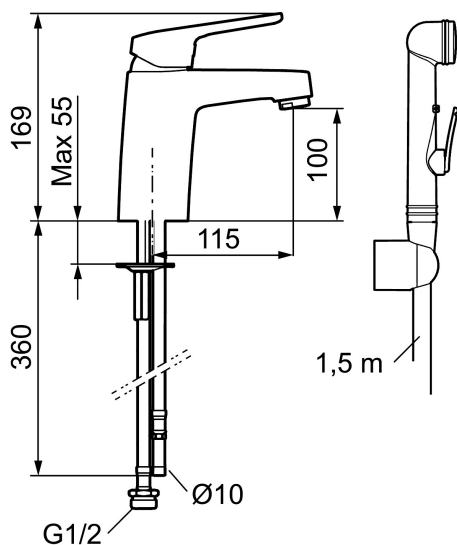

Big or small? Our FM Mattsson Siljan has products for everybody, regardless of their taste or the size of their home. The new Siljan Mini basin mixer is a compact product that packs a punch. Specially designed for small homes, small bathrooms or small hands. The choice is yours. Needless to say, you get the same high quality, just in a smaller size.

Article number: 83576000

Description: Chrome, Eco Plus, connection flat end Ø10 mm

Unique characteristics

Backflow protection unit type 

- With self-closing hand shower, wall bracket and hose
- Cold Start
- Ceramic cartridge with soft closing function
- Adjustable flow control and temperature limiter
- Eco Flow (energy and water saving aerator)
- Soft PEX[®] hoses (stainless steel braided)
- Approved non-return valves, EN-Standard EN1717

Article number: 83576000

Sparepartlist

NO.	FMM NO.	RSK	DESCRIPTION
	44450009	8295353	Accessories (limitation segment, stop screw, allen wrench 3 mm)
1	58501000	8592023	Complete lever, chrome
2	58511000	8592021	Cover lid with colour marking
3	58521000	8592020	Cover sleeve, chrome
4	58530140	8241726	Fastening nipple with service tool
5	60770000	8591918	Service tool
6	59115500	8591947	Ceramic cartridge with service tool, standard (red ring)