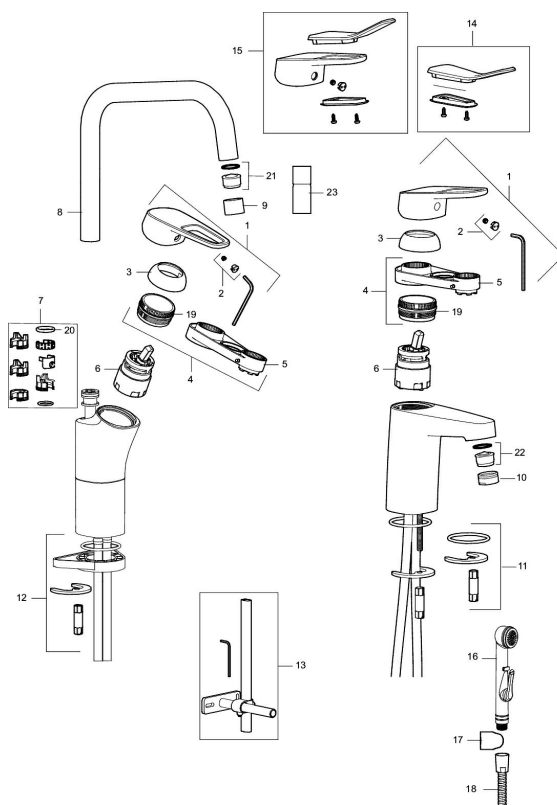

Article number: 83576000

Description: Chrome, Eco Plus, connection flat end Ø10 mm

Unique characteristics

Backflow protection unit type 

- With self-closing hand shower, wall bracket and hose
- Cold Start
- Ceramic cartridge with soft closing function
- Adjustable flow control and temperature limiter
- Eco Flow (energy and water saving aerator)
- Soft PEX[®] hoses (stainless steel braided)
- Approved non-return valves, EN-Standard EN1717

PRODUCT DESCRIPTION

SILJAN basin mixer

Soft, curved lines and ultra-shiny surfaces. We have emphasised clean design, simplicity and function, in line with our vision of caring for people and the environment. Strong focus has been placed on design, and specific shapes are used consistently to create a coordinated look. Big or small? Our FM Mattsson Siljan has products for everybody, regardless of their taste or the size of their home. The new Siljan Mini basin mixer is a compact product that packs a punch. Specially designed for small homes, small bathrooms or small hands. The choice is yours. Needless to say, you get the same high quality, just in a smaller size.

Article number: 83576000

Sparepartlist

NO.	FMM NO.	RSK	DESCRIPTION
	44450009	8295353	Accessories (limitation segment, stop screw, allen wrench 3 mm)
1	58501000	8592023	Complete lever, chrome
2	58511000	8592021	Cover lid with colour marking
3	58521000	8592020	Cover sleeve, chrome
4	58530140	8241726	Fastening nipple with service tool
5	60770000	8591918	Service tool
6	59115500	8591947	Ceramic cartridge with service tool, standard (red ring)