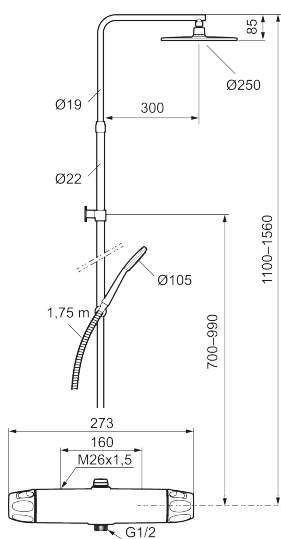

9000XE head shower kit

9000XE head shower kit is a head shower kit in chrome. The telescopic shower bar allows the wall bracket's height to be adapted to the specific bathroom's ceiling height, as well as to the user's height and/or the preferred distance to the shower head.

This product is LEED certified, which means it meets the flow rate requirements applicable to certain new buildings and conversions.

Article number: 86831000 **Flow 3 bar:** 6.0 l/m

Description: Chrome, 160 c/c, LEED/BREEAM compliant

Unique characteristics

Backflow protection unit type **EB**

- Note! 160 c/c
- Safety mixer 9000XE and head shower set 9000XE
- With reversible headwork
- Anti lime-scale head- and hand shower
- Shower bar with slider and wall bracket with sealing
- Shower pipe can be shortened if required
- Wall bracket freely adjustable in height, 700–990 from connection and 50–100 mm from wall, 2x20 mm spacers included, with sealing, hidden pipe joint
- Lead Free material

NO.	FMM NO.	RSK	DESCRIPTION
8	S600088	8439712	Nipple M18x1-G1/2 for shower mixer
9	S600112	8920116	Nipple M18x1
10	59800800	8592005	Inlet connectors, 160 c/c
11	38632006	8590311	Filter
12	S600105	8439713	Care-handle, black, 2 pcs
13	S600092	8237548	Shower head, chrome
13	S600092.75	8237550	Shower head, brushed chrome
14	S600091	8233001	Hand shower, chrome
14	S600091.75	8233003	Hand shower, brushed chrome
15	S600093	8239502	Slider, chrome
15	S600093.75	8284780	Slider, brushed chrome
16	S600109	8252036	Shower hose, chrome
16	S600109.75	8252038	Shower hose, brushed chrome
17	S600094	8221921	Wall bracket, chrome
17	S600094.75	8221923	Wall bracket, brushed chrome
18	60770000	8591918	Service tool