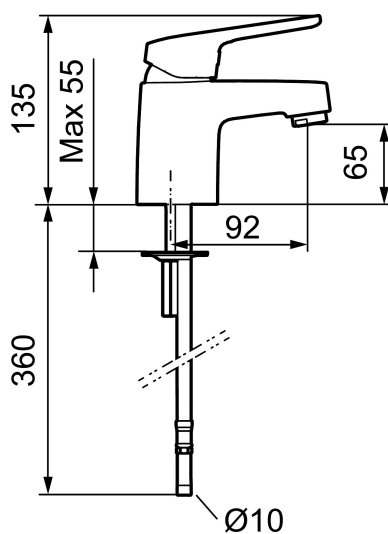

Big or small? Our FM Mattsson Siljan has products for everybody, regardless of their taste or the size of their home.

The new Siljan Mini basin mixer is a compact product that packs a punch. Specially designed for small homes, small bathrooms or small hands. The choice is yours. Needless to say, you get the same high quality, just in a smaller size.

Article number: 83520000 Flow 3 bar: 6.4 l/m

Description: Chrome, connection flat end Ø10 mm

Unique characteristics

Backflow protection unit type 

- Cold Start
- Ceramic cartridge with soft closing function
- Adjustable flow control and temperature limiter
- Eco Flow (energy and water saving aerator)
- Soft PEX[®] hoses (stainless steel braided)
- Small model