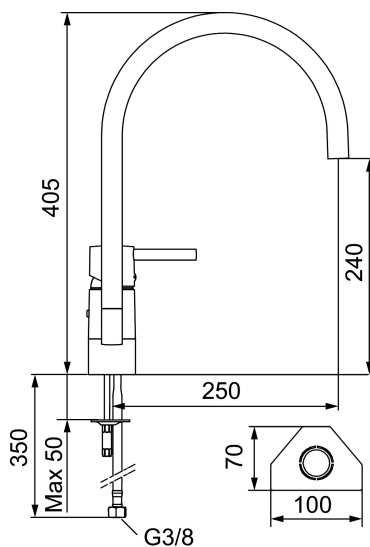

Article number: 96100010

Description: Chrome, Soft PEX® hoses with G3/8" connecting nut

Uniqe characteristics

Backflow protection unit type

- Ceramic cartridge with soft closing function
- Adjustable flow control and temperature limiter
- Eco Flow (energy and water saving aerator)
- Swivel spout 110°
- Hole diameter Ø32-35 mm

Article number: 96100010

Sparepartlist

NO.	FMM NO.	RSK	DESCRIPTION
1	59400000	8591864	Lever, complete, L=95 mm
2	38730006	8591623	Locking screw
3	59410000	8591863	Cover lid with colour marking
4	59330000	8591829	Cover ring, chrome
5	38051000	8241719	Fastening nipple,chrome
6	59110000	8591770	Ceramic cartridge, not cold start (red ring)
7	59782000	8154090	Sleeve for spout with socket and stop screw
8	58640000	8594555	Lock kit for swivel spout
9	59700000	8154047	Spout for basin mixer with aerator and stop screw
10	59752200	8242199	Aerator M21,5 ext., 7-9 l/min at 300 kPa
11	38080000	8241723	Stop screw