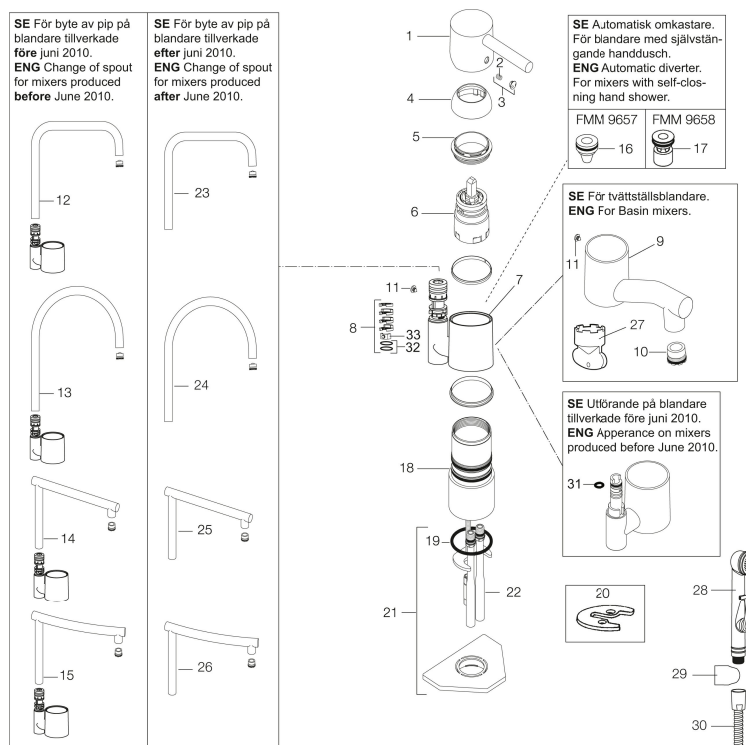

Article number: 96100010

Description: Chrome, Soft PEX® hoses with G3/8" connecting nut

Uniqe characteristics

Backflow protection unit type

- Ceramic cartridge with soft closing function
- Adjustable flow control and temperature limiter
- Eco Flow (energy and water saving aerator)
- Swivel spout 110°
- Hole diameter Ø32-35 mm

Article number: 96100010

Sparepartlist

NO.	FMM NO.	RSK	DESCRIPTION
1	59400000	8591864	Lever, complete, L=95 mm
2	38730006	8591623	Locking screw
3	59410000	8591863	Cover lid with colour marking
4	59330000	8591829	Cover ring, chrome
5	38051000	8241719	Fastening nipple,chrome
6	59110000	8591770	Ceramic cartridge, not cold start (red ring)
7	59782000	8154090	Sleeve for spout with socket and stop screw
8	58640000	8594555	Lock kit for swivel spout
9	59700000	8154047	Spout for basin mixer with aerator and stop screw
10	59752200	8242199	Aerator M21,5 ext., 7-9 l/min at 300 kPa
11	38080000	8241723	Stop screw