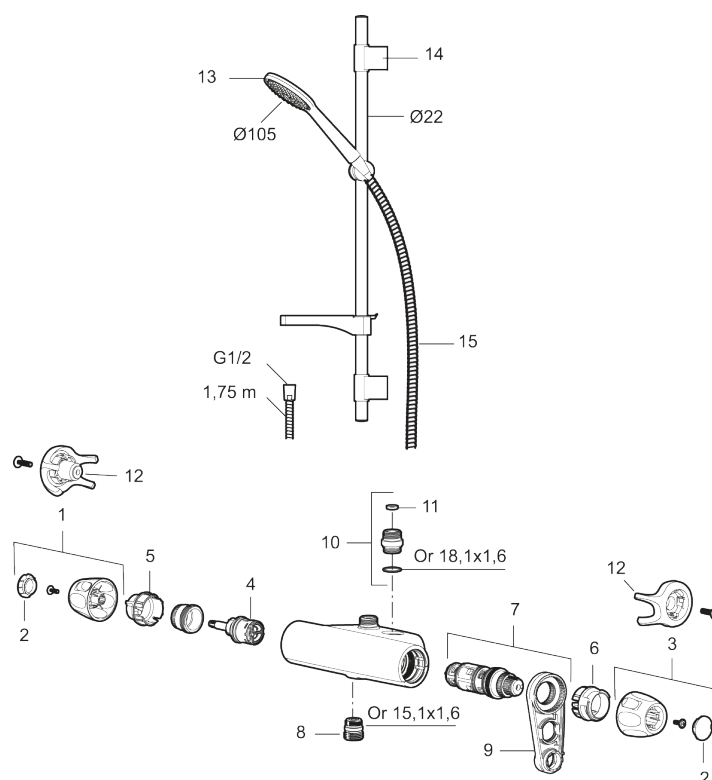

**Article number:** 86860003 **Flow 3 bar:** 6.9 l/m

**Description:** Brushed chrome, 40 c/c, pipe connection down

- Note! 40 c/c
- Safety mixer art.no. 8685-0000 and shower set art.no. 8670-0000
- Shower set has anti lime-scale hand shower, shower bar with slider, soap dish and wall brackets with sealing
- Lead Free material

Article number: 86860003

## Sparepartlist

NO.	FMM NO.	RSK	DESCRIPTION
1	S600083	8218917	On/off handle, complete, krom
1	S600083.75	8218919	On/off handle, complete, brushed chrome
2	S600116	8218920	End cover, chrome
2	S600116.75	8218922	End cover, brushed chrome
3	S600082	8218914	Temperature handle, complete, chrome
3	S600082.75	8218916	Temperature handle, complete, brushed chrome
4	S600020	8441462	Ceramic headwork, with service tool (shower mixer)
5	S600086	8439710	Stop ring, standard
6	S600087	8439711	Scalding protection ring
7	S600084	8439709	Thermostatic cartridge, complete, incl. service tool

NO.	FMM NO.	RSK	DESCRIPTION
8	S600088	8439712	Nipple M18x1-G1/2 for shower mixer
9	60770000	8591918	Service tool
10	59820800	8591970	Inlet connector
11	38632006	8590311	Filter
12	S600105	8439713	Care-handle, black, 2 pcs
13	S600091	8233001	Hand shower, chrome
13	S600091.75	8233003	Hand shower, brushed chrome
14	S600095	8239500	Wall bracket, chrome
14	S600095.75	8221926	Wall bracket, brushed chrome
15	S600109	8252036	Shower hose, chrome
15	S600109.75	8252038	Shower hose, brushed chrome