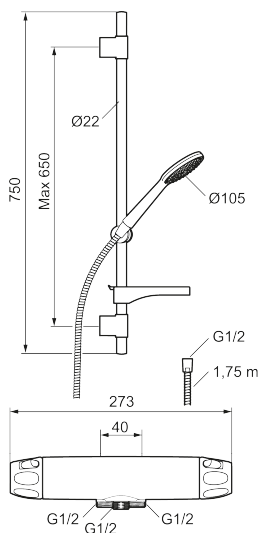

9000XE shower kit

9000XE shower kit is our complete shower kit with a mixer and shower set in brushed chrome. The mixer, combined with the large nozzle, delivers a pleasant shower experience with good pressure and an ample jet range without wasting water. The shower kit is easy to install in all types of bathrooms. The product can be supplemented with a tub spout.

Article number: 86860003 **Flow 3 bar:** 6.9 l/m

Description: Brushed chrome, 40 c/c, pipe connection down

- Note! 40 c/c
- Safety mixer art.no. 8685-0000 and shower set art.no. 8670-0000
- Shower set has anti lime-scale hand shower, shower bar with slider, soap dish and wall brackets with sealing
- Lead Free material

Unique characteristics

Backflow protection unit type