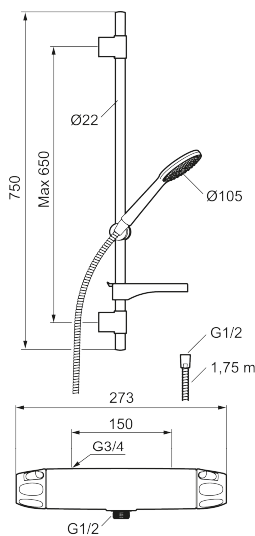

Article number: 86821503 **Flow 3 bar:** 6.9 l/m

Description: Brushed chrome, 150 c/c

- Safety mixer 9000XE and head shower set 9000XE
- Shower set has anti lime-scale hand shower, shower bar with slider, soap dish and wall brackets with sealing
- Lead Free material

Unique characteristics

Backflow protection unit type **EB**

PRODUCT DESCRIPTION

9000XE shower kit

9000XE shower kit is our complete shower kit with a mixer and shower set in brushed chrome. The mixer, combined with the large nozzle, delivers a pleasant shower experience with good pressure and an ample jet range without wasting water. The shower kit is easy to install in all types of bathrooms. The product can be supplemented with a tub spout.

Article number: 86821503

Sparepartlist

NO.	FMM NO.	RSK	DESCRIPTION
1	S600083	8218917	On/off handle, complete, krom
1	S600083.75	8218919	On/off handle, complete, brushed chrome
2	S600116	8218920	End cover, chrome
2	S600116.75	8218922	End cover, brushed chrome
3	S600082	8218914	Temperature handle, complete, chrome
3	S600082.75	8218916	Temperature handle, complete, brushed chrome
4	S600020	8441462	Ceramic headwork, with service tool (shower mixer)
4	S600269	8387232	Ceramic headwork, without tool (shower mixer)
5	S600086	8439710	Stop ring, standard
6	S600087	8439711	Scalding protection ring

NO.	FMM NO.	RSK	DESCRIPTION
7	S600084	8439709	Thermostatic cartridge, complete, incl. service tool
7	S600271	8397030	Thermostatic cartridge, complete, without service tool
8	S600088	8439712	Nipple M18x1-G1/2 for shower mixer
9	S600298	3870203	Service tool
10	59800800	8592005	Inlet connectors, 160 c/c
11	38632006	8590311	Filter
12	S600105	8439713	Care-handle, black, 2 pcs
13	S600091	8233001	Hand shower, chrome
13	S600091.75	8233003	Hand shower, brushed chrome
14	S600095	8239500	Wall bracket, chrome
14	S600095.75	8221926	Wall bracket, brushed chrome
15	S600109	8252036	Shower hose, chrome
15	S600109.75	8252038	Shower hose, brushed chrome