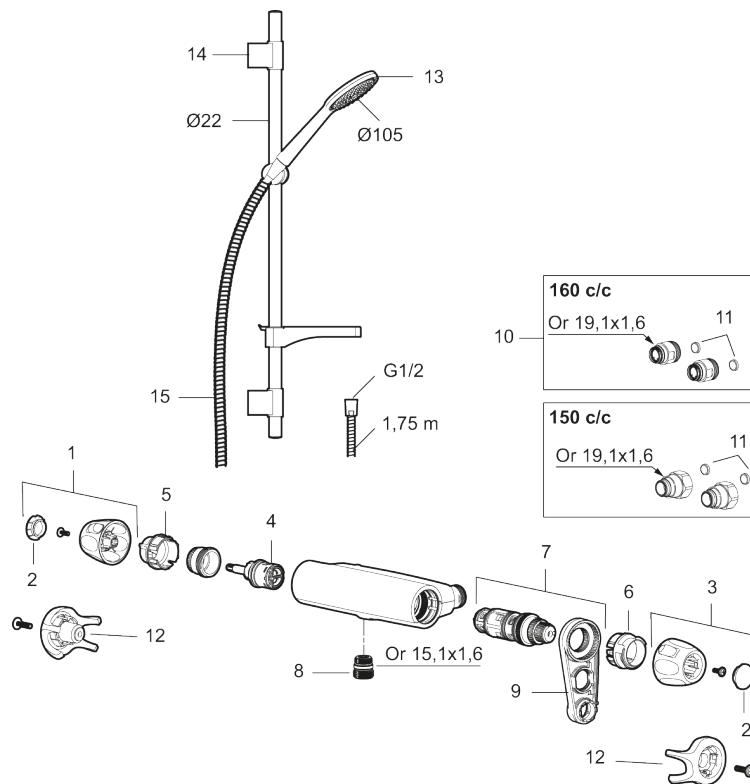

Article number: 86821503 **Flow 3 bar:** 6.9 l/m

Description: Brushed chrome, 150 c/c

- Safety mixer 9000XE and head shower set 9000XE
- Shower set has anti lime-scale hand shower, shower bar with slider, soap dish and wall brackets with sealing
- Lead Free material

Unique characteristics

Backflow protection unit type **EB**

PRODUCT DESCRIPTION

9000XE shower kit

9000XE shower kit is our complete shower kit with a mixer and shower set in brushed chrome. The mixer, combined with the large nozzle, delivers a pleasant shower experience with good pressure and an ample jet range without wasting water. The shower kit is easy to install in all types of bathrooms. The product can be supplemented with a tub spout.

Article number: 86821503

Sparepartlist

NO.	FMM NO.	RSK	DESCRIPTION
1	S600083	8218917	On/off handle, complete, krom
1	S600083.75	8218919	On/off handle, complete, brushed chrome
2	S600116	8218920	End cover, chrome
2	S600116.75	8218922	End cover, brushed chrome
3	S600082	8218914	Temperature handle, complete, chrome
3	S600082.75	8218916	Temperature handle, complete, brushed chrome
4	S600020	8441462	Ceramic headwork, with service tool (shower mixer)
4	S600269	8387232	Ceramic headwork, without tool (shower mixer)
5	S600086	8439710	Stop ring, standard
6	S600087	8439711	Scalding protection ring

NO.	FMM NO.	RSK	DESCRIPTION
7	S600084	8439709	Thermostatic cartridge, complete, incl. service tool
7	S600271	8397030	Thermostatic cartridge, complete, without service tool
8	S600088	8439712	Nipple M18x1-G1/2 for shower mixer
9	S600298	3870203	Service tool
10	59800800	8592005	Inlet connectors, 160 c/c
11	38632006	8590311	Filter
12	S600105	8439713	Care-handle, black, 2 pcs
13	S600091	8233001	Hand shower, chrome
13	S600091.75	8233003	Hand shower, brushed chrome
14	S600095	8239500	Wall bracket, chrome
14	S600095.75	8221926	Wall bracket, brushed chrome
15	S600109	8252036	Shower hose, chrome
15	S600109.75	8252038	Shower hose, brushed chrome