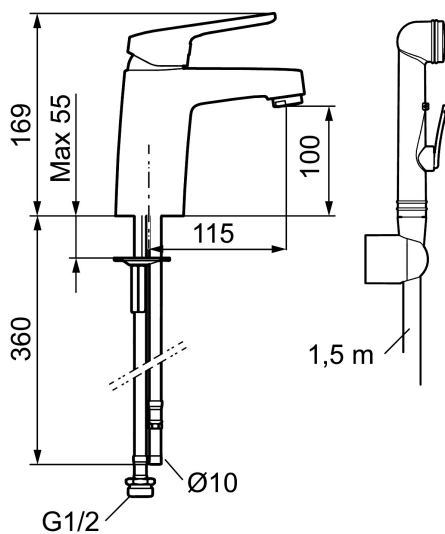

- With self-closing hand shower, wall bracket and hose
- Cold Start
- Ceramic cartridge with soft closing function
- Adjustable flow control and temperature limiter
- Eco Flow (energy and water saving aerator)
- Soft PEX® hoses (stainless steel braided)
- Approved non-return valves, EN-Standard EN1717