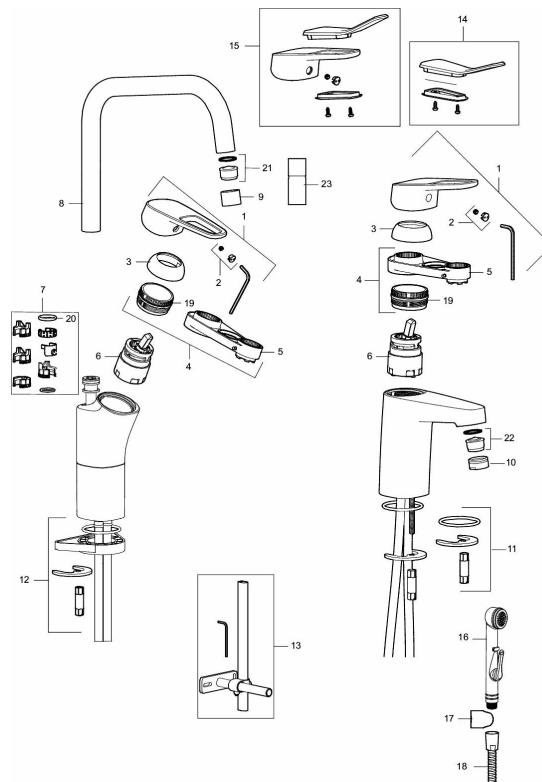

Article number: 83576000

Description: Chrome, Eco Plus, connection flat end Ø10 mm

### Unique characteristics

Backflow protection unit type 

- With self-closing hand shower, wall bracket and hose
- Cold Start
- Ceramic cartridge with soft closing function
- Adjustable flow control and temperature limiter
- Eco Flow (energy and water saving aerator)
- Soft PEX<sup>®</sup> hoses (stainless steel braided)
- Approved non-return valves, EN-Standard EN1717

### Sparepartlist

NO.	FMM NO.	RSK	DESCRIPTION
	44450009	8295353	Accessories (limitation segment, stop screw, allen wrench 3 mm)
1	58501000	8592023	Complete lever, chrome
2	58511000	8592021	Cover lid with colour marking
3	58521000	8592020	Cover sleeve, chrome
4	58530140	8241726	Fastening nipple with service tool
5	S600298	3870203	Service tool
6	59115500	8591947	Ceramic cartridge with service tool, standard (red ring)
6	S600273	8387230	Ceramic cartridge with service tool, cold start (green ring)