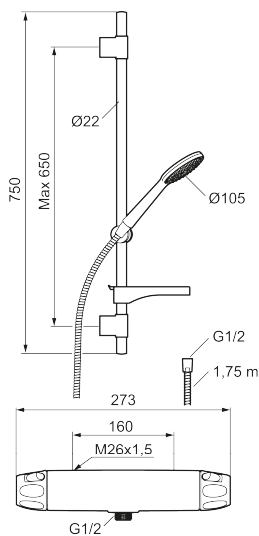

Article number: 86820000 **Flow 3 bar:** 6.9 l/m

Description: Chrome, 160 c/c

- Note! 160 c/c
- Safety mixer 9000XE and head shower set 9000XE
- Shower set has anti lime-scale hand shower, shower bar with slider, soap dish and wall brackets with sealing
- Lead Free material

Unique characteristics

Backflow protection unit type **EB**

PRODUCT DESCRIPTION

9000XE shower kit

9000XE shower kit is our complete shower kit with a mixer and shower set in chrome. The mixer, combined with the large nozzle, delivers a pleasant shower experience with good pressure and an ample jet range without wasting water. The shower kit is easy to install in all types of bathrooms. The product can be supplemented with a tub spout.

Article number: 86820000

Sparepartlist

NO.	FMM NO.	RSK	DESCRIPTION
1	S600083	8218917	On/off handle, complete, krom
1	S600083.75	8218919	On/off handle, complete, brushed chrome
2	S600116	8218920	End cover, chrome
2	S600116.75	8218922	End cover, brushed chrome
3	S600082	8218914	Temperature handle, complete, chrome
3	S600082.75	8218916	Temperature handle, complete, brushed chrome
4	S600020	8441462	Ceramic headwork, with service tool (shower mixer)
5	S600086	8439710	Stop ring, standard
6	S600087	8439711	Scalding protection ring
7	S600084	8439709	Thermostatic cartridge, complete, incl. service tool

NO.	FMM NO.	RSK	DESCRIPTION
8	S600088	8439712	Nipple M18x1-G1/2 for shower mixer
9	60770000	8591918	Service tool
10	59800800	8592005	Inlet connectors, 160 c/c
11	38632006	8590311	Filter
12	S600105	8439713	Care-handle, black, 2 pcs
13	S600091	8233001	Hand shower, chrome
13	S600091.75	8233003	Hand shower, brushed chrome
14	S600095	8239500	Wall bracket, chrome
14	S600095.75	8221926	Wall bracket, brushed chrome
15	S600109	8252036	Shower hose, chrome
15	S600109.75	8252038	Shower hose, brushed chrome