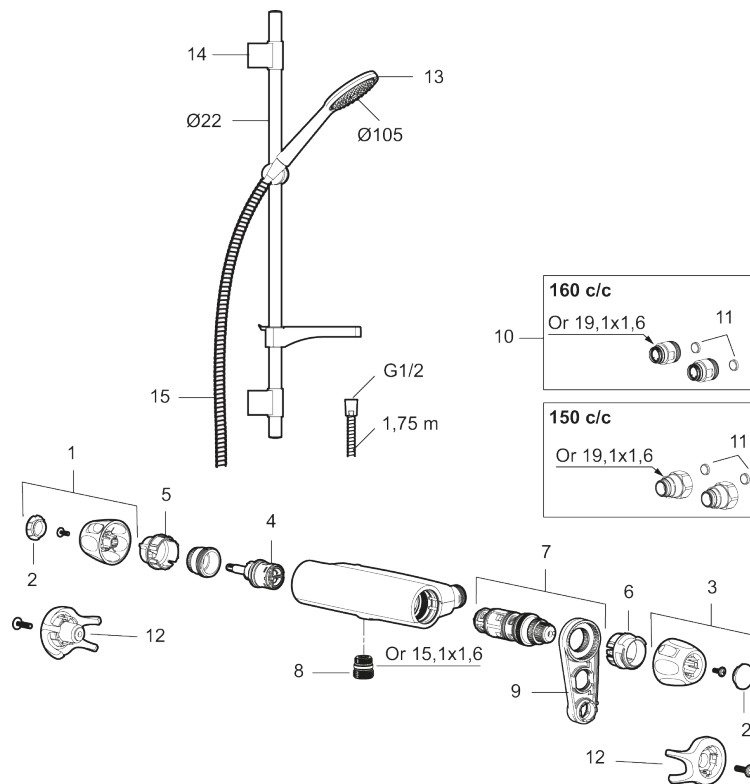

Article number: 86820000 **Flow 3 bar:** 6.9 l/m

Description: Chrome, 160 c/c

- Note! 160 c/c
- Safety mixer 9000XE and head shower set 9000XE
- Shower set has anti lime-scale hand shower, shower bar with slider, soap dish and wall brackets with sealing
- Lead Free material

Unique characteristics

Backflow protection unit type **EB**

PRODUCT DESCRIPTION

9000XE shower kit

9000XE shower kit is our complete shower kit with a mixer and shower set in chrome. The mixer, combined with the large nozzle, delivers a pleasant shower experience with good pressure and an ample jet range without wasting water. The shower kit is easy to install in all types of bathrooms. The product can be supplemented with a tub spout.

Article number: 86820000

Sparepartlist

NO.	FMM NO.	RSK	DESCRIPTION
1	S600083	8218917	On/off handle, complete, krom
1	S600083.75	8218919	On/off handle, complete, brushed chrome
2	S600116	8218920	End cover, chrome
2	S600116.75	8218922	End cover, brushed chrome
3	S600082	8218914	Temperature handle, complete, chrome
3	S600082.75	8218916	Temperature handle, complete, brushed chrome
4	S600020	8441462	Ceramic headwork, with service tool (shower mixer)
5	S600086	8439710	Stop ring, standard
6	S600087	8439711	Scalding protection ring
7	S600084	8439709	Thermostatic cartridge, complete, incl. service tool

NO.	FMM NO.	RSK	DESCRIPTION
8	S600088	8439712	Nipple M18x1-G1/2 for shower mixer
9	60770000	8591918	Service tool
10	59800800	8592005	Inlet connectors, 160 c/c
11	38632006	8590311	Filter
12	S600105	8439713	Care-handle, black, 2 pcs
13	S600091	8233001	Hand shower, chrome
13	S600091.75	8233003	Hand shower, brushed chrome
14	S600095	8239500	Wall bracket, chrome
14	S600095.75	8221926	Wall bracket, brushed chrome
15	S600109	8252036	Shower hose, chrome
15	S600109.75	8252038	Shower hose, brushed chrome