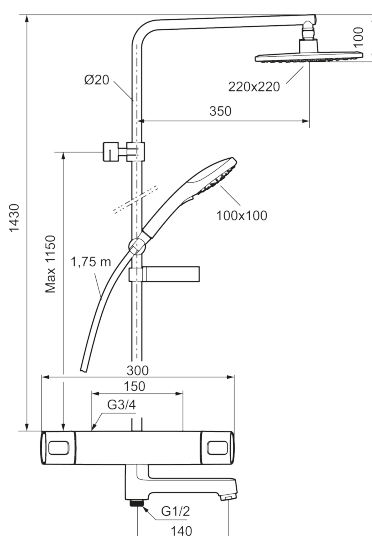

Article number: 83931500 Flow 3 bar: 22.0 l/m

Description: Chrome, 150 c/c

Unique characteristics

Backflow protection unit type **EB**

- Safety mixer Siljan and head shower set Siljan
- With reversible headwork
- Svivel spout with integrated diverter
- Anti lime-scale head- and hand shower
- Eco Flow, hand shower 9 l/min and head shower 12 l/min
- Shower bar with slider, soap dish and wall bracket with sealing
- Shower pipe can be shortened if required
- Flexible wall bracket ± 5 mm in height and 50–100 mm from wall, 2x18 mm spacers included, with sealing, hidden pipe joint