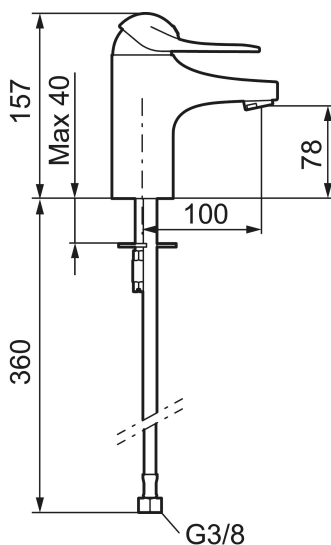

Article number: 80600010 **Flow 3 bar:** 6.1 l/m

Description: Chrome, connection nut G3/8"

Unique characteristics

Energy class

Assessed

Backflow protection unit type

- Cold Start
- Ceramic cartridge with soft closing function
- Adjustable flow control and temperature limiter
- Eco Flow (energy and water saving aerator)
- Soft PEX[®] hoses (stainless steel braided)