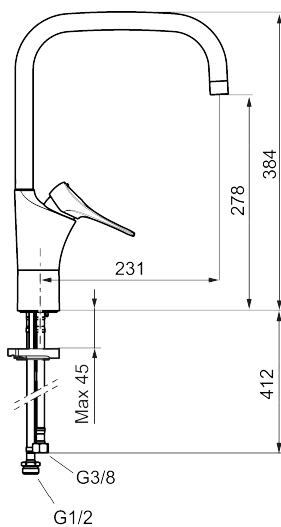

Article number: 86100010 **Flow 3 bar:** 6.0 l/m

Description: Chrome

Unique characteristics

Backflow protection unit type 

- Cold Start
- Ceramic cartridge with soft closing function
- Adjustable flow control and temperature limiter
- Eco Flow (energy and water saving aerator)
- Swivel spout, limitation part for 60°, 85°, 110° or 360° included
- Soft PEX® hoses with 3/8" connecting nut (stainless steel braided)
- Lead Free material
- Hole diameter Ø34-37 mm