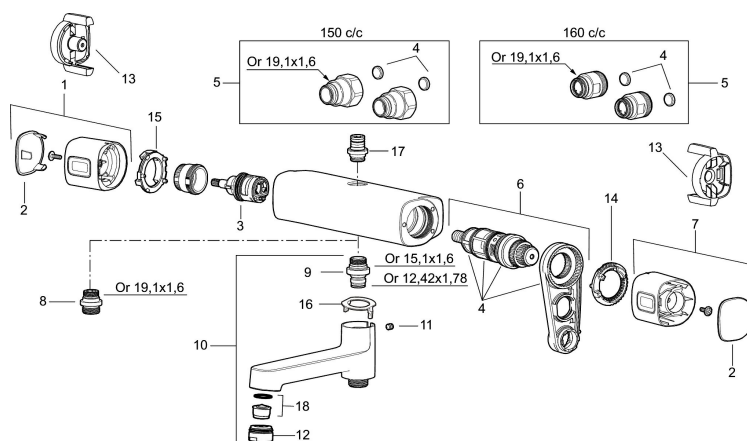

PRODUCT DESCRIPTION

SILJAN shower kit

Our new FM Mattsson Siljan collection combines design with eco-friendly and energy-saving functions without compromising on comfort. The Siljan shower range includes a wide selection of overhead shower and hand shower sets.

The showers can be combined with a Siljan thermostatic shower or bath mixer. Or make things simple by choosing one of our smart all-in-one overhead or hand shower sets.

Article number: 85820000

Sparepartlist

NO.	FMM NO.	RSK	DESCRIPTION
1	35480009	8592029	On/off handle, complete
2	39031500	8592052	End cover
3	35980009	8585850	Ceramic on/off headwork, reversible
4	38680009	8591701	Filter kit incl. o-rings and service tool
5	59800800	8592005	Inlet connectors, 160 c/c
5	59810800	8592006	Inlet connectors 150 c/c (left-handed thread)
6	38601009	8591609	Thermostatic cartridge, complete, incl. service tool
7	35480109	8592033	Temperature handle, complete
8	39710800	8591967	Nipple M18x1-G1/2 for shower mixer
9	39754000	8591969	Nipple M18x1 with o-ring for bath mixer
10	83990000	8154079	Swivel spout with integrated diverter
11	38086000	8439701	Locking screw
12	29142400	8281526	Housing M24 ext., 13 mm
13	35976209	8592039	Care-handle, black, 2 pcs
14	38523000	8592058	Scalding protection ring