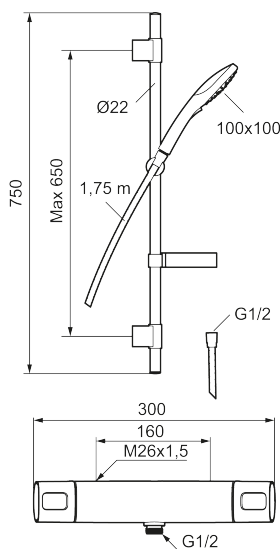

Article number: 85820000 **Flow 3 bar:** 7.5 l/m

Description: Chrome, 160 c/c, Lead Free

Uniqe characteristics

Backflow protection unit type

- Constant flow 7,5 l/min at 200–600 kPa
- Safety mixer art.no. 8380-0000 and shower set art.no. 8370-3900
- Shower set has anti lime-scale hand shower with, shower bar with slider, soap dish and wall brackets with sealing

NO.	FMM NO.	RSK	DESCRIPTION
1	35480009	8592029	On/off handle, complete
2	39031500	8592052	End cover
3	35980009	8585850	Ceramic on/off headwork, reversible
4	38680009	8591701	Filter kit incl. o-rings and service tool
5	59800800	8592005	Inlet connectors, 160 c/c
5	59810800	8592006	Inlet connectors 150 c/c (left-handed thread)
6	38601009	8591609	Thermostatic cartridge, complete, incl. service tool
7	35480109	8592033	Temperature handle, complete
8	39710800	8591967	Nipple M18x1-G1/2 for shower mixer
9	39754000	8591969	Nipple M18x1 with o-ring for bath mixer
10	83990000	8154079	Swivel spout with integrated diverter
11	38086000	8439701	Locking screw
12	29142400	8281526	Housing M24 ext., 13 mm
13	35976209	8592039	Care-handle, black, 2 pcs
14	38523000	8592058	Scalding protection ring