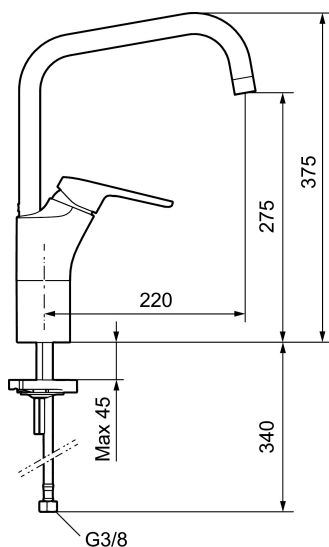

**Article number:** 85000010 **Flow 3 bar:** 7.7 l/m

**Description:** Chrome, Lead Free, connection nut G3/8"

### Unique characteristics

Backflow protection unit type

- Cold Start
- Ceramic cartridge with soft closing function
- Adjustable flow control and temperature limiter
- Eco Flow (energy and water saving aerator)
- Swivel spout, limitation part for 60°, 85°, 110° or 360° included
- Soft PEX® hoses (stainless steel braided)
- Hole diameter Ø34-37 mm