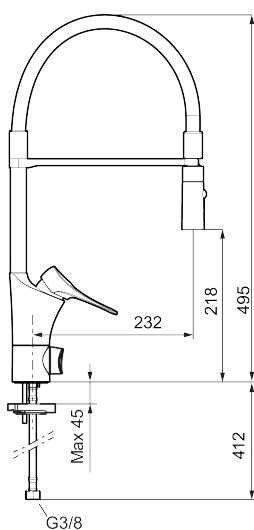

**Article number:** 86150010 **Flow 3 bar:** 6.0 l/m

**Description:** Chrome

### Unique characteristics

Backflow protection unit type **EB**

- Cold Start
- Ceramic cartridge with soft closing function
- Adjustable flow control and temperature limiter
- Hose, limitation part for 60°, 85°, 110° or 360° included
- Nozzle with concentrated jet and handshower
- With dish washer valve, switchable between cold and hot water. Pre-set on cold water
- Soft PEX® hoses with 3/8" connecting nut (stainless steel braided)
- Approved non-return valves, EN-Standard EN1717
- Lead Free material
- Hole diameter Ø34-37 mm