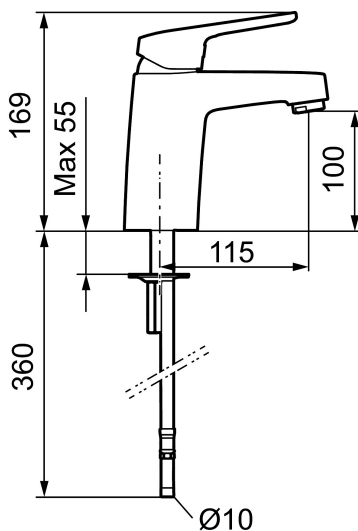

- Cold Start
- Ceramic cartridge with soft closing function
- Adjustable flow control and temperature limiter
- Eco Flow (energy and water saving aerator)
- Soft PEX® hoses (stainless steel braided)