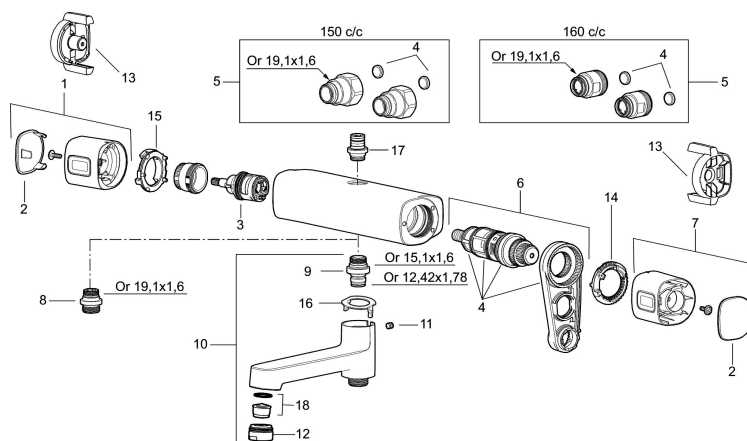

Article number: 85810000

Description: Chrome, 160 c/c, Lead Free

Uniqe characteristics

Backflow protection unit type 

- With shower connection up
- Pressure balanced thermostatic mixer
- With ceramic sealed headwork
- Temperature handle with safety stop at 38°C
- With Eco-function
- Approved non-return valves, EN-Standard EN1717

Article number: 85810000

Sparepartlist

NO.	FMM NO.	RSK	DESCRIPTION
1	35480009	8592029	On/off handle, complete
2	39031500	8592052	End cover
3	35980009	8585850	Ceramic on/off headwork, reversible
4	38680009	8591701	Filter kit incl. o-rings and service tool
5	59800800	8592005	Inlet connectors, 160 c/c
5	59810800	8592006	Inlet connectors 150 c/c (left-handed thread)
6	38601009	8591609	Thermostatic cartridge, complete, incl. service tool
7	35480109	8592033	Temperature handle, complete
8	39710800	8591967	Nipple M18x1-G1/2 for shower mixer
9	39754000	8591969	Nipple M18x1 with o-ring for bath mixer
10	83990000	8154079	Swivel spout with integrated diverter
11	38086000	8439701	Locking screw
12	29142400	8281526	Housing M24 ext., 13 mm