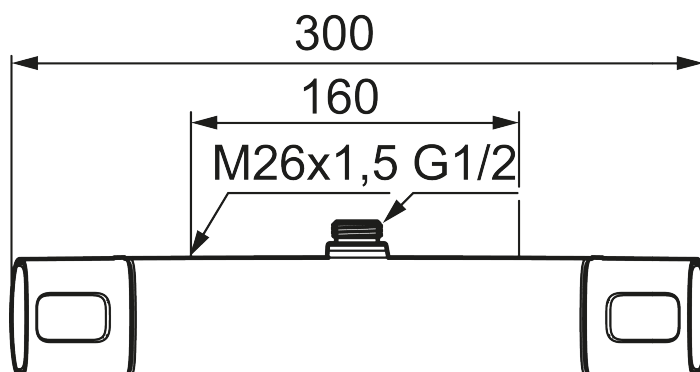

Article number: 85810000

Description: Chrome, 160 c/c, Lead Free

Uniqe characteristics

Backflow protection unit type 

- With shower connection up
- Pressure balanced thermostatic mixer
- With ceramic sealed headwork
- Temperature handle with safety stop at 38°C
- With Eco-function
- Approved non-return valves, EN-Standard EN1717