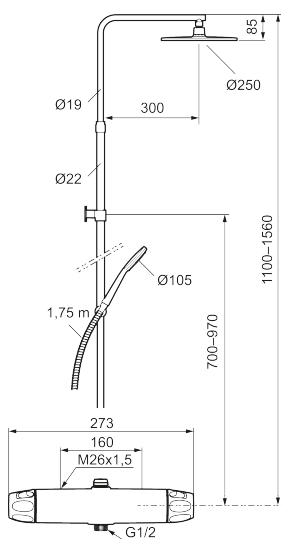

## 9000XE head shower kit

9000XE head shower kit is a head shower kit in chrome. The telescopic shower bar allows the wall bracket's height to be adapted to the specific bathroom's ceiling height, as well as to the user's height and/or the preferred distance to the shower head.

**Article number:** 86830000 **Flow 3 bar:** 7.6 l/m

**Description:** Chrome, 160 c/c

- Note! 160 c/c
- Safety mixer 9000XE and head shower set 9000XE
- With reversible headwork
- Anti lime-scale head- and hand shower
- Shower bar with slider and wall bracket with sealing
- Shower pipe can be shortened if required
- Wall bracket freely adjustable in height, 700–970 from connection and 50–100 mm from wall, 2x20 mm spacers included, with sealing, hidden pipe joint
- Lead Free material

### Unique characteristics

Backflow protection unit type **EB**

NO.	FMM NO.	RSK	DESCRIPTION
9	S600265		Nipple M18x1, with flow regulator 9 l/min
10	59800800	8592005	Inlet connectors, 160 c/c
11	38632006	8590311	Filter
12	S600105	8439713	Care-handle, black, 2 pcs
13	S600092	8237548	Shower head, chrome
13	S600092.75	8237550	Shower head, brushed chrome
14	S600091	8233001	Hand shower, chrome
14	S600091.75	8233003	Hand shower, brushed chrome
15	S600093	8239502	Slider, chrome
15	S600093.75	8284780	Slider, brushed chrome
16	S600109	8252036	Shower hose, chrome
16	S600109.75	8252038	Shower hose, brushed chrome
17	S600094	8221921	Wall bracket, chrome
17	S600094.75	8221923	Wall bracket, brushed chrome
18	60770000	8591918	Service tool