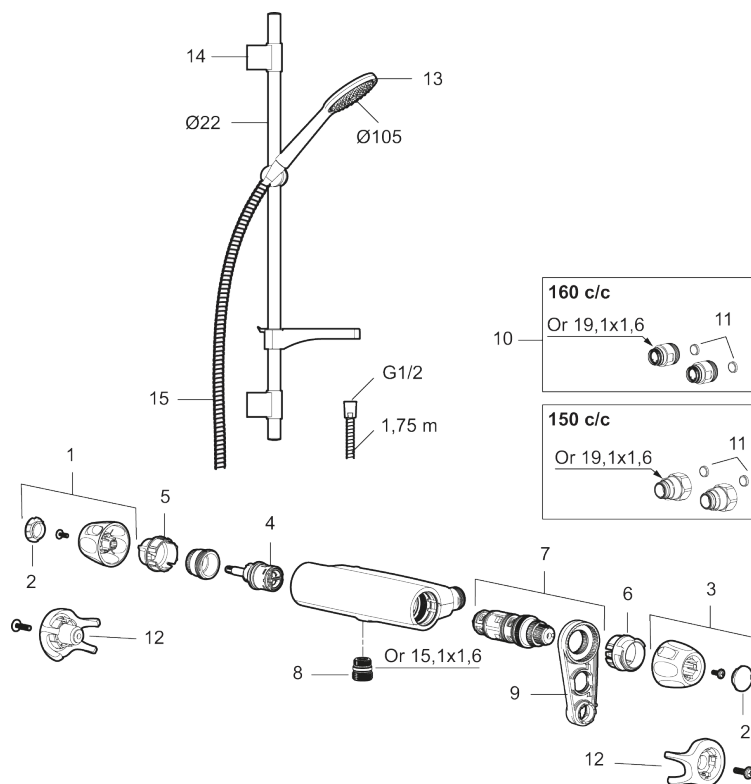

This product is LEED/BREEAM compliant, which means it meets the flow rate requirements applicable to certain new buildings and conversions.

Article number: 86822500 **Flow 3 bar:** 6.0 l/m

Description: Chrome, 150 c/c, LEED/BREEAM compliant

Backflow protection unit type 

PRODUCT DESCRIPTION

9000XE shower kit

9000XE shower kit is our complete shower kit with a mixer and shower set in chrome. The mixer, combined with the large nozzle, delivers a pleasant shower experience with good pressure and an ample jet range without wasting water. The shower kit is easy to install in all types of bathrooms and can be supplemented with a tub spout. This product is LEED/BREEAM compliant, which means it meets the flow rate requirements applicable to certain new buildings and conversions.

Article number: 86822500

Sparepartlist

NO.	FMM NO.	RSK	DESCRIPTION
1	S600083	8218917	On/off handle, complete, krom
1	S600083.75	8218919	On/off handle, complete, brushed chrome
2	S600116	8218920	End cover, chrome
2	S600116.75	8218922	End cover, brushed chrome
3	S600082	8218914	Temperature handle, complete, chrome
3	S600082.75	8218916	Temperature handle, complete, brushed chrome
4	S600020	8441462	Ceramic headwork, with service tool (shower mixer)
4	S600269	8387232	Ceramic headwork, without tool (shower mixer)
5	S600086	8439710	Stop ring, standard