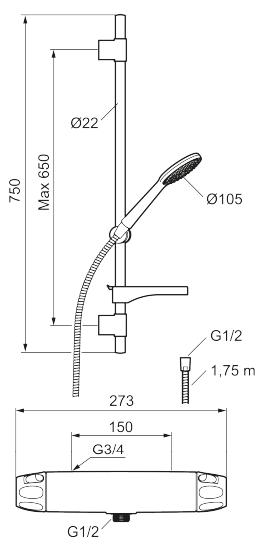

Unique characteristics

- Safety mixer 9000XE and head shower set 9000XE
- Shower set has anti lime-scale hand shower, shower bar with slider, soap dish and wall brackets with sealing
- Lead Free material

Backflow protection unit type